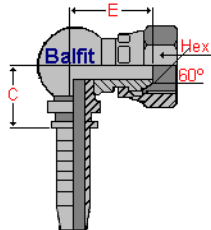

## Balfit<sup>®</sup> 90° Compact Elbow BSP Swivel Female - 23.3082

carbon steel, BSP (British thread 60° cone) 90° compact elbow BSP female fitting for crimping on high pressure hydraulic hoses

According to **BS 5200**

- Material :** carbon steel, zinc plated  
**Ferrules :** Balfit<sup>®</sup> ferrules series 20.100, 20.200, 20.101, 20.201, 20.202, 20.204 and 20.107  
**Hoses :** Balflex<sup>®</sup> wire braid hydraulic hoses **SAE 100R1A / SAE 100R2A / DIN EN 853 1ST / 2ST**  
**Balflex<sup>®</sup> wire braid hydraulic hoses SAE 100R1AT / SAE 100R2AT / DIN EN 853 1SN / 2SN**  
**Balflex<sup>®</sup> thermoplastic hydraulic hoses SAE 100R7 / SAE 100R8 / DIN EN 855**  
**Balflex<sup>®</sup> Balpac compact hydraulic hoses SAE 100R16 / SAE 100R17 / DIN EN 857 1SC / 2SC**  
**Balflex<sup>®</sup> textile braid hydraulic hoses SAE 100R6 / SAE 100R3 / DIN EN 854 1TE / 2TE / 3TE**  
**Balflex<sup>®</sup> Balwash Hoses**  
**Balflex<sup>®</sup> 2 – MAX JACK / 3 – MAX**  
**Balflex<sup>®</sup> SAE 100R12 / DIN EN 856 4SP on 1.1/4", 1.1/2" and 2"**

part number	hose dash	hose Ø	thread	thread dash	C Cut Off	E	Hex.
		inch			mm	mm	mm
23.3082.0404	- 4	1/4"	1/4" – 19	- 4	22	25	19
23.3082.0506	- 5	5/16"	3/8" – 19	- 6	26	29	22
23.3082.0606	- 6	3/8"	3/8" – 19	- 6	26	29	22
23.3082.0608	- 6	3/8"	1/2" – 14	- 8	28	34	27
23.3082.0808	- 8	1/2"	1/2" – 14	- 8	30	34	27
23.3082.1010	- 10	5/8"	5/8" – 14	- 10	30	35	28
23.3082.1212	- 12	3/4"	3/4" – 14	- 12	36	39	32
23.3082.1616	- 16	1"	1" – 11	- 16	45	46	38

### Balfit<sup>®</sup> Stainless Steel 90° Compact Elbow Female BSP

(add an 'S' at the end of the part number; ex: 23.3082.0808 S)

**Construction characteristics and dimensions may be changed at any time without prior notice.**