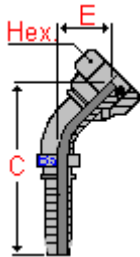

Balfit[®] Hydraulic Hose Fittings

Balfit[®] BSP 45° Swept O'ring Swivel Female - 23.3142

solid-piece, carbon steel, BSP (British thread 60° cone with O-ring) 45° swept female fitting for crimping on high pressure hydraulic hoses

According to **ISO WD 12151-6.2** and **ISO WD 8434-6.2** According to **BS 5200**

- Material :** carbon steel, zinc plated
- Ferrules :** Balfit[®] ferrules series 20.100, 20.200, 20.101, 20.201, 20.202, 20.204 and 20.107
- Hoses :** Balflex[®] wire braid hydraulic hoses **SAE 100R1A / SAE 100R2A / DIN EN 853 1ST / 2ST**
Balflex[®] wire braid hydraulic hoses SAE 100R1AT / SAE 100R2AT / DIN EN 853 1SN / 2SN
Balflex[®] thermoplastic hydraulic hoses SAE 100R7 / SAE 100R8 / DIN EN 855
Balflex[®] Balpac compact hydraulic hoses SAE 100R16 / SAE 100R17 / DIN EN 857 1SC / 2SC
Balflex[®] textile braid hydraulic hoses SAE 100R6 / SAE 100R3 / DIN EN 854 1TE / 2TE / 3TE
Balflex[®] Balwash Hoses
Balflex[®] 2 – MAX JACK / 3 – MAX
Balflex[®] SAE 100R12 / DIN EN 856 4SP on 1.1/4", 1.1/2" and 2"

part number	hose dash	hose Ø	thread	thread dash	C Cut Off	E	Hex.
		inch			mm	mm	mm
23.3142.0404	- 4	1/4"	1/4" – 19	- 4	41	15	19
23.3142.0606	- 6	3/8"	3/8" – 19	- 6	52	19	22
23.3142.0808	- 8	1/2"	1/2" – 14	- 8	67	24	27
23.3142.1010	- 10	5/8"	5/8" – 14	- 10	68	23	30
23.3142.1212	- 12	3/4"	3/4" – 14	- 12	86	30	32
23.3142.1616	- 16	1"	1" – 11	- 16	107	35	41

also available:

Balfit[®] Stainless Steel BSP 45° Swept O'ring Female

(add an 'S' at the end of the part number; ex: 23.3142.0808 S)

Construction characteristics and dimensions may be changed at any time without prior notice.