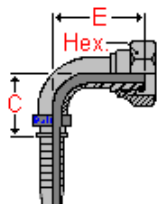

## Balfit<sup>®</sup> BSP 90° Swept O’ring Swivel Female - 23.3192

*solid-piece*, carbon steel, BSP (British thread 60° cone with O-ring) 90° swept female fitting for crimping on high pressure hydraulic hoses

According to **ISO WD 12151-6.2** and **ISO WD 8434-6.2** According to **BS 5200**

- Material :** carbon steel, zinc plated
- Ferrules :** Balfit<sup>®</sup> ferrules series 20.100, 20.200, 20.101, 20.201, 20.202, 20.204 and 20.107
- Hoses :** Balflex<sup>®</sup> wire braid hydraulic hoses **SAE 100R1A / SAE 100R2A / DIN EN 853 1ST / 2ST**
- Balflex<sup>®</sup> wire braid hydraulic hoses **SAE 100R1AT / SAE 100R2AT / DIN EN 853 1SN / 2SN**
- Balflex<sup>®</sup> thermoplastic hydraulic hoses **SAE 100R7 / SAE 100R8 / DIN EN 855**
- Balflex<sup>®</sup> Balpac compact hydraulic hoses **SAE 100R16 / SAE 100R17 / DIN EN 857 1SC / 2SC**
- Balflex<sup>®</sup> textile braid hydraulic hoses **SAE 100R6 / SAE 100R3 / DIN EN 854 1TE / 2TE / 3TE**
- Balflex<sup>®</sup> **Balwash Hoses**
- Balflex<sup>®</sup> **2 – MAX JACK / 3 – MAX**
- Balflex<sup>®</sup> **SAE 100R12 / DIN EN 856 4SP** on 1.1/4", 1.1/2" and 2"

part number	hose dash	hose Ø	thread	thread dash	C Cut Off	E	Hex.
		inch			mm	mm	mm
23.3192.0404	- 4	1/4"	1/4" – 19	- 4	30	29	19
23.3192.0606	- 6	3/8"	3/8" – 19	- 6	33	38	22
23.3192.0808	- 8	1/2"	1/2" – 14	- 8	45	44	27
23.3192.1010	- 10	5/8"	5/8" – 14	- 10	50	45	30
23.3192.1212	- 12	3/4"	3/4" – 14	- 12	56	57	32
23.3192.1616	- 16	1"	1" – 11	- 16	74	73	41

### Balfit<sup>®</sup> Stainless Steel BSP 90° Swept O’ring Female

(add an 'S' at the end of the part number; ex: 23.3192.1212 S)

Construction characteristics and dimensions may be changed at any time without prior notice.