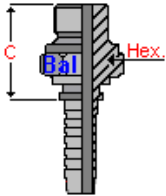

Balfit[®] Hydraulic Hose Fittings

Balfit[®] BSP Flat Face Male - 23.0500

carbon steel, BSP (British thread 60° cone with O-ring) flat face male fitting for crimping on high pressure hydraulic hoses

According to **BS 5200** Sealing detail according to **DIN 3852** type **A** (for sealing washer)

- Material :** carbon steel, zinc plated
- Ferrules :** Balfit[®] ferrules series 20.100, 20.200, 20.101, 20.201, 20.202, 20.204 and 20.107
- Hoses :** Balflex[®] wire braid hydraulic hoses **SAE 100R1A / SAE 100R2A / DIN EN 853 1ST / 2ST**
- Balflex[®] wire braid hydraulic hoses **SAE 100R1AT / SAE 100R2AT / DIN EN 853 1SN / 2SN**
- Balflex[®] thermoplastic hydraulic hoses **SAE 100R7 / SAE 100R8 / DIN EN 855**
- Balflex[®] **Balpac** compact hydraulic hoses **SAE 100R16 / SAE 100R17 / DIN EN 857 1SC / 2SC**
- Balflex[®] textile braid hydraulic hoses **SAE 100R6 / SAE 100R3 / DIN EN 854 1TE / 2TE / 3TE**
- Balflex[®] **Balwash Hoses**
- Balflex[®] **2 – MAX JACK / 3 – MAX**
- Balflex[®] **SAE 100R12 / DIN EN 856 4SP** on 1.1/4", 1.1/2" and 2"

part number	hose dash	hose Ø	thread	thread dash	C Cut Off	Hex.
		inch				
23.0500.0404	- 4	1/4"	1/4" – 19	- 4	22	19
23.0500.0406	- 4	1/4"	3/8" – 19	- 6	28	22
23.0500.0506	- 5	5/16"	3/8" – 19	- 6	26	22
23.0500.0606	- 6	3/8"	3/8" – 19	- 6	26	22
23.0500.0608	- 6	3/8"	1/2" – 14	- 8	29	27
23.0500.0808	- 8	1/2"	1/2" – 14	- 8	29	27
23.0500.0812	- 8	1/2"	3/4" – 14	- 12	33	32
23.0500.1012	- 10	5/8"	3/4" – 14	- 12	34	32
23.0500.1212	- 12	3/4"	3/4" – 14	- 12	34	32
23.0500.1616	- 16	1"	1" – 11	- 16	39	41

also available:

Balfit[®] Stainless Steel BSP Flat Face Male

(add an 'S' at the end of the part number; ex: 23.0500.0606 S)

Construction characteristics and dimensions may be changed at any time without prior notice.