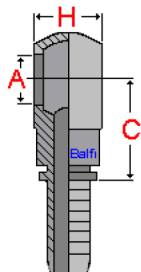

Balfit[®] Hydraulic Hose Fittings

Balfit[®] Metric Banjo - 23.6400

carbon steel, metric Banjo fitting for crimping on high pressure hydraulic hoses

According to **DIN 7642** type **B**

- Material :** carbon steel, zinc plated
Ferrules : Balfit[®] ferrules series 20.100, 20.200, 20.101, 20.201, 20.202, 20.204 and 20.107
Hoses : Balflex[®] wire braid hydraulic hoses **SAE 100R1A / SAE 100R2A / DIN EN 853 1ST / 2ST**
 Balflex[®] wire braid hydraulic hoses **SAE 100R1AT / SAE 100R2AT / DIN EN 853 1SN / 2SN**
 Balflex[®] thermoplastic hydraulic hoses **SAE 100R7 / SAE 100R8 / DIN EN 855**
 Balflex[®] Balpac compact hydraulic hoses **SAE 100R16 / SAE 100R17 / DIN EN 857 1SC / 2SC**
 Balflex[®] textile braid hydraulic hoses **SAE 100R6 / SAE 100R3 / DIN EN 854 1TE / 2TE / 3TE**
 Balflex[®] **Balwash Hoses**
 Balflex[®] **2 – MAX JACK / 3 – MAX**

part number	hose dash	hose Ø	A		banjo dash	C	H
			bolt size				
		inch	mm			mm	mm
23.6400.0310	- 3	3/16"	10		- 10	17	10
23.6400.0410	- 4	1/4"	10		- 10	17	10
23.6400.0412	- 4	1/4"	12		- 12	21	12
23.6400.0414	- 4	1/4"	14		- 14	21	14
23.6400.0416	- 4	1/4"	16		- 16	21	16
23.6400.0514	- 5	5/16"	14		- 14	21	14
23.6400.0516	- 5	5/16"	16		- 16	21	16
23.6400.0518	- 5	5/16"	18		- 18	25	18
23.6400.0614	- 6	3/8"	14		- 14	21	14
23.6400.0616	- 6	3/8"	16		- 16	21	16
23.6400.0618	- 6	3/8"	18		- 18	25	18
23.6400.0622	- 6	3/8"	22		- 22	29	22
23.6400.0816	- 8	1/2"	16		- 16	27	16
23.6400.0818	- 8	1/2"	18		- 18	25	18
23.6400.0822	- 8	1/2"	22		- 22	29	22
23.6400.1022	- 10	5/8"	22		- 22	30	22
23.6400.1026	- 10	5/8"	26		- 26	36	26
23.6400.1226	- 12	3/4"	26		- 26	36	26
23.6400.1630	- 16	1"	30		- 30	40	30

also available:

Balfit[®] Stainless Steel Metric Banjo

(add an 'S' at the end of the part number; ex: 23.6400.0616 S)

Construction characteristics and dimensions may be changed at any time without prior notice.