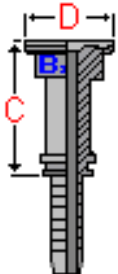

Balfit[®] Hydraulic Spiral Hose Fittings

Balfit[®] Spiral Straight SAE 3000 PSI (code 61) Flange - 24.7013

solid-piece, carbon steel (code 61) flanged fitting for crimping on high pressure hydraulic hoses

According to **ISO 6162** and **ISO 12151-3** According to **SAE J516** and **SAE J518**

Material : carbon steel, zinc plated

Ferrules : Balfit[®] ferrules series 20.400 and 20.403

Hoses : Balflex[®] **Balmaster** hoses **SAE 100R9R / SAE 100R12 / DIN EN 856 4SP**