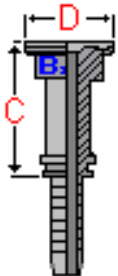

Balfit® Hydraulic Spiral Hose Fittings

Balfit® Spiral Straight SAE 6000 PSI (code 62) Flange - 24.7016

solid-piece, carbon steel (code 62) flanged fitting for crimping on high pressure hydraulic hoses

According to **ISO 6162** and **ISO 12151-3** According to **SAE J516** and **SAE J518**

Material : carbon steel, zinc plated

Ferrules : Balfit® ferrules series 20.400 and 20.403

Hoses : Balflex® **Balmaster** hoses **SAE 100R9R / SAE 100R12 / DIN EN 856 4SP**

may be also used on Balflex® Powerspir DIN EN 856 4SH hoses with Balfit ferrules series 20.403

| part number | hose dash | hose Ø | Flange size | flange dash | D Ø Flange | C Cut Off |
|----------------|-----------|--------|-------------|-------------|---------------|--------------|
| | | inch | inch | | mm | |
| 24.7016.0808 | - 8 | 1/2" | 1/2" | - 8 | 31,7 | 46 |
| 24.7016.0812 | - 8 | 1/2" | 3/4" | - 12 | 41,3 | 53 |
| 24.7016.1012 | - 10 | 5/8" | 3/4" | - 12 | 41,3 | 51 |
| 24.7016.1212 | - 12 | 3/4" | 3/4" | - 12 | 41,3 | 54 |
| 24.7016.1216 | - 12 | 3/4" | 1" | - 16 | 47,6 | 60 |
| 24.7016.1616 | - 16 | 1" | 1" | - 16 | 47,6 | 61 |
| 24.7016.1620 | - 16 | 1" | 1.1/4" | - 20 | 54,0 | 68 |
| 23.7016.2020 * | - 20 | 1.1/4" | 1.1/4" | - 20 | 54,0 | 70 |
| 23.7016.2024 * | - 20 | 1.1/4" | 1.1/2" | - 24 | 63,5 | 76 |
| 23.7016.2424 * | - 24 | 1.1/2" | 1.1/2" | - 24 | 63,5 | 76 |
| 23.7016.2432 * | - 24 | 1.1/2" | 2" | - 32 | 79,4 | 85 |
| 23.7016.3232 * | - 32 | 2" | 2" | - 32 | 79,4 | 85 |