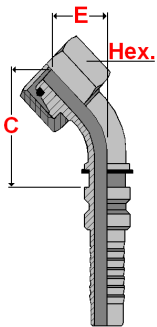

## Balfit<sup>®</sup> Powerspir / Interlock Spiral Metric 45° Swept Female DKO - S Heavy Type - 26.5143

**INTERNAL and EXTERNAL SKIVING one piece**, carbon steel, heavy metric (metric thread, 24° cone with O'Ring) 45° swept female fitting for crimping on very high pressure hydraulic hoses

According to **ISO 12151-2** and **ISO 8434-1** According to **DIN 3865** series **S**

- Material** : carbon steel, zinc plated  
**(Ferrule 20.405) Hoses** : **Balflex<sup>®</sup> Powerspir** multi-spiral hoses **DIN EN 856 4SH Hose** (1.1/4", 1.1/2" and 2")  
**(Ferrule 20.406) Hoses** : **Balflex<sup>®</sup> Powerspir** multi-spiral hoses **DIN EN 856 4SH Hose** (3/4" and 1"),  
**SAE 100R13 Hose** (all sizes) and **SAE 100R15 Hose** (all sizes)

| part number  | hose dash | hose Ø | thread    | thread dash | tube | C Cut Off | E  | Hex. |
|--------------|-----------|--------|-----------|-------------|------|-----------|----|------|
|              |           | inch   |           |             | mm   | mm        | mm | mm   |
| 26.5143.1236 | - 12      | 3/4"   | M36 x 2,0 | - 36        | 25   | 80        | 33 | 46   |
| 26.5143.1642 | - 16      | 1"     | M42 x 2,0 | - 42        | 30   | 90        | 41 | 50   |
| 26.5143.2052 | - 20      | 1-1/4" | M52 x 2,0 | - 52        | 38   | 130       | 41 | 60   |

also available:

**Balfit<sup>®</sup> Stainless Steel Powerspir Metric 45° Swept Female DKO - S Heavy Type**  
 (add an 'S' at the end of the part number; ex: 26.5143.1642 S)

**Construction characteristics and dimensions may be changed at any time without prior notice.**