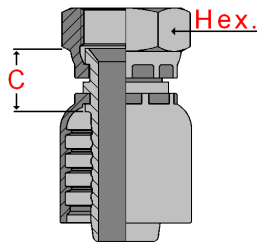

Balfit® Multicrimp Hydraulic Hose Fitting

Balfit® JIC 37° Swivel Female – P23.4012 one piece - non-skive

one-piece carbon steel, JIC American thread, 37° flared (5/8" - 18 is 45° flared) female for crimping on high pressure hydraulic hoses

Balflex® Balpac compact hydraulic hoses **SAE 100R16 / SAE 100R17 / DIN EN 857 1SC / 2SC**

| part number | hose dash | hose | thread | thread dash | C Cut Off | Hex. |
|---------------|-----------|--------|--------------|-------------|--------------|------|
| | | Ø | | | | |
| | | inch | | | mm | mm |
| P23.4012.0304 | - 3 | 3/16" | 7/16" – 20 | - 4 | 13 | 15 |
| P23.4012.0404 | - 4 | 1/4" | 7/16" – 20 | - 4 | 15 | 15 |
| P23.4012.0405 | - 4 | 1/4" | 1/2" – 20 | - 5 | 15 | 17 |
| P23.4012.0406 | - 4 | 1/4" | 9/16" – 18 | - 6 | 15 | 19 |
| P23.4012.0506 | - 5 | 5/16" | 9/16" – 18 | - 6 | 16 | 19 |
| P23.4012.0606 | - 6 | 3/8" | 9/16" – 18 | - 6 | 16 | 19 |
| P23.4012.0607 | - 6 | 3/8" | 5/8" – 18 | - 7 | 15 | 22 |
| P23.4012.0608 | - 6 | 3/8" | 3/4" – 16 | - 8 | 18 | 24 |
| P23.4012.0610 | - 6 | 3/8" | 7/8" – 14 | - 10 | 19 | 27 |
| P23.4012.0808 | - 8 | 1/2" | 3/4" – 16 | - 8 | 18 | 24 |
| P23.4012.0810 | - 8 | 1/2" | 7/8" – 14 | - 10 | 19 | 27 |
| P23.4012.0812 | - 8 | 1/2" | 1.1/16" – 12 | - 12 | 21 | 32 |
| P23.4012.1010 | - 10 | 5/8" | 7/8" – 14 | - 10 | 20 | 27 |
| P23.4012.1012 | - 10 | 5/8" | 1.1/16" – 12 | - 12 | 21 | 32 |
| P23.4012.1212 | - 12 | 3/4" | 1.1/16" – 12 | - 12 | 21 | 32 |
| P23.4012.1214 | - 12 | 3/4" | 1.3/16" – 12 | - 14 | 21 | 36 |
| P23.4012.1216 | - 12 | 3/4" | 1.5/16" – 12 | - 16 | 22 | 41 |
| P23.4012.1616 | - 16 | 1" | 1.5/16" – 12 | - 16 | 23 | 41 |
| P23.4012.1620 | - 16 | 1" | 1.5/8" – 12 | - 20 | 25 | 50 |
| P23.4012.2020 | - 20 | 1.1/4" | 1.5/8" – 12 | - 20 | 26 | 50 |
| P23.4012.2424 | - 24 | 1.1/2" | 1.7/8" – 12 | - 24 | 27 | 55 |
| P23.4012.3232 | - 32 | 2" | 2.1/2" – 12 | - 32 | 27 | 70 |