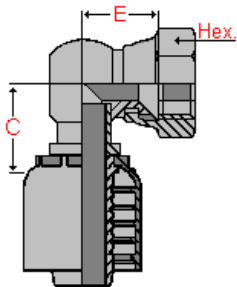

## Balfit<sup>®</sup> JIC 37° Compact Elbow Female – P23.4082 one piece - non-skive

**one-piece** carbon steel, JIC (American thread, 37° flared) 90° compact elbow swivel female for crimping on high pressure hydraulic hoses

According to **ISO 8434-2** According to **SAE J514**

**Material :** one-piece one-piece carbon steel, zinc plated

**Hoses :** Balflex<sup>®</sup> wire braid hydraulic hoses **SAE 100R1AT / SAE 100R2AT / DIN EN 853 1SN / 2SN**

**Balflex<sup>®</sup> 2 – MAX JACK**

**Balflex<sup>®</sup> Balpac** compact hydraulic hoses **SAE 100R16 / SAE 100R17 / DIN EN 857 1SC / 2SC**

part number	hose dash	hose Ø	thread	thread dash	C Cut Off	E	Hex.
		inch			mm	mm	mm
P23.4082.0404	- 4	1/4"	7/16" – 20	- 4	14	20	14
P23.4082.0405	- 4	1/4"	1/2" – 20	- 5	14	21	17
P23.4082.0406	- 4	1/4"	9/16" – 18	- 6	15	24	19
P23.4082.0506	- 5	5/16"	9/16" – 18	- 6	15	24	19
P23.4082.0606	- 6	3/8"	9/16" – 18	- 6	18	24	19
P23.4082.0608	- 6	3/8"	3/4" – 16	- 8	20	23	24
P23.4082.0808	- 8	1/2"	3/4" – 16	- 8	21	23	24
P23.4082.0810	- 8	1/2"	7/8" – 14	- 10	21	23	27
P23.4082.1010	- 10	5/8"	7/8" – 14	- 10	23	27	27
P23.4082.1012	- 10	5/8"	1.1/16" – 12	- 12	23	29	32
P23.4082.1212	- 12	3/4"	1.1/16" – 12	- 12	27	31	32
P23.4082.1616	- 16	1"	1.5/16" – 12	- 16	35	37	41