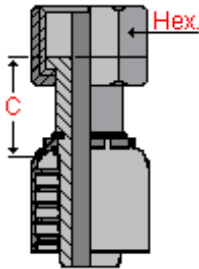

Balfit[®] Multicrimp Hydraulic Hose Fitting

Balfit[®] ORFS Swivel Female – P23.4414 one piece - non-skive

one piece carbon steel, ORFS, O'ring face seal female fitting for crimping on high pressure hydraulic hoses

According to **ISO 12151-1** and **ISO 8434-3** According to **SAE J 1453**
(see option P23.44H4. - for back hexagon)

Material : carbon steel, zinc plated

Hoses : Balflex[®] wire braid hydraulic hoses **SAE 100R1AT / SAE 100R2AT / DIN EN 853 1SN / 2SN**

Balflex[®] 2 – MAX JACK

Balflex[®] Balpac compact hydraulic hoses **SAE 100R16 / SAE 100R17 / DIN EN 857 1SC / 2SC**

part number	hose dash	hose Ø	thread	thread dash	C Cut Off	Hex.
		inch				
P23.4414.0404	- 4	1/4"	9/16" – 18	- 4	20	19
P23.4414.0406	- 4	1/4"	11/16" – 16	- 6	23	22
P23.4414.0506	- 5	5/16"	11/16" – 16	- 6	24	22
P23.4414.0606	- 6	3/8"	11/16" – 16	- 6	18	22
P23.4414.0608	- 6	3/8"	13/16" – 16	- 8	25	27
P23.4414.0808	- 8	1/2"	13/16" – 16	- 8	26	27
P23.4414.0810	- 8	1/2"	1" – 14	- 10	30	30
P23.4414.0812	- 8	1/2"	1.3/16" – 14	- 12	27	36
P23.4414.1010	- 10	5/8"	1" – 14	- 10	30	30
P23.4414.1012	- 10	5/8"	1.3/16" – 14	- 12	31	36
P23.4414.1210	- 12	3/4"	1" – 14	- 10	34	30
P23.4414.1212	- 12	3/4"	1.3/16" – 14	- 12	31	36
P23.4414.1216	- 12	3/4"	1.7/16" – 12	- 16	33	41
P23.4414.1616	- 16	1"	1.7/16" – 12	- 16	35	41
P23.4414.2020	- 20	1.1/4"	1.11/16" – 12	- 20	40	50
P23.4414.2424	- 24	1.1/2"	2" - 12	- 24	41	60

also available:

Balfit[®] Multicrimp Stainless Steel ORFS Female

(add an 'S' at the end of the part number; ex: P23.4414.0606 S)

Construction characteristics and dimensions may be changed at any time without prior notice.