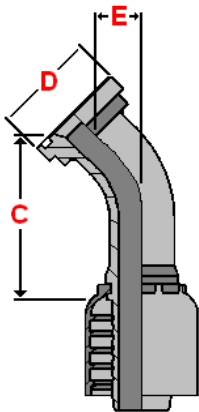

# Balfit® Multicrimp Hydraulic Hose Fitting

## Balfit® 45° Swept SAE 3000 PSI (code 61) Flange - P23.7043 one piece - non-skive

one-piece carbon steel light (code 61) 45° swept flanged fitting for crimping on high pressure hydraulic hoses

According to **ISO 6162** and **ISO 12151-3** According to **SAE J516** and **SAE J518**

**Material :** carbon steel, zinc plated

**Hoses :** Balflex® wire braid hydraulic hoses **SAE 100R1AT / SAE 100R2AT / DIN EN 853 1SN / 2SN**

**Balflex® 2 – MAX JACK**

**Balflex® Balpac** compact hydraulic hoses **SAE 100R16 / SAE 100R17 / DIN EN 857 1SC / 2SC**

part number	hose dash	hose Ø	Flange size	flange dash	D	C	E
		inch	inch		Ø Flange	Cut Off	
		mm	mm			mm	mm
P23.7043.0808	- 8	1/2"	1/2"	- 8	30,2	62	22
P23.7043.0812	- 8	1/2"	3/4"	- 12	38,1	68	25
P23.7043.1010 (a)	- 10	5/8"	5/8"	- 10	34,0	68	24
P23.7043.1012	- 10	5/8"	3/4"	- 12	38,1	68	24
P23.7043.1212	- 12	3/4"	3/4"	- 12	38,1	68	24
P23.7043.1216	- 12	3/4"	1"	- 16	44,5	88	30
P23.7043.1616	- 16	1"	1"	- 16	44,5	104	33
P23.7043.1620	- 16	1"	1.1/4"	- 20	50,8	108	37
P23.7043.2020	- 20	1.1/4"	1.1/4"	- 20	50,8	125	38
P23.7043.2024	- 20	1.1/4"	1.1/2"	- 24	60,3	129	39
P23.7043.2424	- 24	1.1/2"	1.1/2"	- 24	60,3	146	50
P23.7043.2432	- 24	1.1/2"	2"	- 32	71,4	176	58
P23.7043.3232	- 32	2"	2"	- 32	71,4	176	58