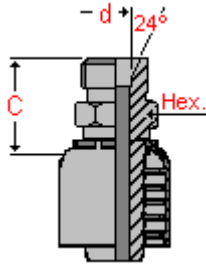

Balfit[®] Multicrimp Hydraulic Hose Fitting

Balfit[®] Metric Male CEL Light Type - P23.1000 one piece - non-skive

one piece carbon steel, light metric (metric thread, 24° cone) male fitting for crimping on high pressure hydraulic hoses

According to **ISO 12151-2** and **ISO 8434-1** According to **DIN 3861** series **L**

Material : carbon steel, zinc plated

Hoses : Balflex[®] wire braid hydraulic hoses **SAE 100R1AT / SAE 100R2AT / DIN EN 853 1SN / 2SN**

Balflex[®] 2 – MAX JACK

Balflex[®] Balpac compact hydraulic hoses **SAE 100R16 / SAE 100R17 / DIN EN 857 1SC / 2SC**

part number	hose dash	hose	thread	thread dash	d - tube	C	Hex.
		Ø			mm	Cut Off	
		inch			mm	mm	mm
P23.1000.0312	- 3	3/16"	M12 x 1,5	- 12	6		
P23.1000.0412	- 4	1/4"	M12 x 1,5	- 12	6	20	14
P23.1000.0414	- 4	1/4"	M14 x 1,5	- 14	8	20	14
P23.1000.0416	- 4	1/4"	M16 x 1,5	- 16	10	23	17
P23.1000.0418	- 4	1/4"	M18 x 1,5	- 18	12	23	19
P23.1000.0514	- 5	5/16"	M14 x 1,5	- 14	8	21	14
P23.1000.0516	- 5	5/16"	M16 x 1,5	- 16	10	24	17
P23.1000.0518	- 5	5/16"	M18 x 1,5	- 18	12	24	19
P23.1000.0616	- 6	3/8"	M16 x 1,5	- 16	10	24	17
P23.1000.0618	- 6	3/8"	M18 x 1,5	- 18	12	24	19
P23.1000.0622	- 6	3/8"	M22 X 1,5	- 22	15	27	24
P23.1000.0822	- 8	1/2"	M22 X 1,5	- 22	15	25	24
P23.1000.0826	- 8	1/2"	M26 X 1,5	- 26	18	26	27
P23.1000.1026	- 10	5/8"	M26 X 1,5	- 26	18	27	27
P23.1000.1030	- 10	5/8"	M30 x 2,0	- 30	22	29	32
P23.1000.1230	- 12	3/4"	M30 X 2,0	- 30	22	30	32
P23.1000.1636	- 16	1"	M36 X 2,0	- 36	28	31	41
P23.1000.2045	- 20	1.1/4"	M45 X 2,0	- 45	35	43	46
P23.1000.2452	- 24	1.1/2"	M52 X 2,0	- 52	42	45	55

also available:

Balfit[®] Multicrimp Stainless Steel Metric Male CEL Light Type

(add an 'S' at the end of the part number; ex: P23.1000.0822 S)

Construction characteristics and dimensions may be changed at any time without prior notice.