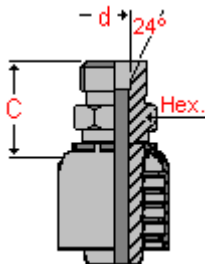

Balfit[®] Multicrimp Hydraulic Hose Fitting

Balfit[®] Metric Male CES Heavy Type - P23.1100 one piece - non-skive

one piece carbon steel, light metric (metric thread, 24° cone) male fitting for crimping on high pressure hydraulic hoses

According to ISO 12151-2 and ISO 8434-1 According to DIN 3861 series S

Material : carbon steel, zinc plated

Hoses : Balflex[®] wire braid hydraulic hoses SAE 100R1AT / SAE 100R2AT / DIN EN 853 1SN / 2SN

Balflex[®] 2 – MAX JACK

Balflex[®] Balpac compact hydraulic hoses SAE 100R16 / SAE 100R17 / DIN EN 857 1SC / 2SC

part number	hose dash	hose Ø	thread	thread dash	d - tube	C Cut Off	Hex.
		inch			mm	mm	mm
P23.1100.0316	- 3	3/16 "	M16 x 1,5	- 16	8	24	14
P23.1100.0416	- 4	1/4 "	M16 x 1,5	- 16	8	26	17
P23.1100.0418	- 4	1/4 "	M18 x 1,5	- 18	10	26	19
P23.1100.0516	- 5	5/16 "	M16 x 1,5	- 16	8	27	17
P23.1100.0518	- 5	5/16 "	M18 x 1,5	- 18	10	27	19
P23.1100.0520	- 5	5/16 "	M20 x 1,5	- 20	12	28	22
P23.1100.0618	- 6	3/8 "	M18 x 1,5	- 18	10	27	19
P23.1100.0620	- 6	3/8 "	M20 x 1,5	- 20	12	29	22
P23.1100.0622	- 6	3/8 "	M22 x 1,5	- 22	14	29	24
P23.1100.0824	- 8	1/2 "	M24 x 1,5	- 24	16	32	27
P23.1100.1030	- 10	5/8 "	M30 x 2,0	- 30	20	36	32
P23.1100.1230	- 12	3/4 "	M30 x 2,0	- 30	20	38	32
P23.1100.1236	- 12	3/4 "	M36 x 2,0	- 36	25	40	41
P23.1100.1636	- 16	1 "	M36 x 2,0	- 36	25	40	41
P23.1100.1642	- 16	1 "	M42 x 2,0	- 42	30	40	46
P23.1100.2052	- 20	1.1/4 "	M52 x 2,0	- 52	38	49	55

also available:

Balfit[®] Multicrimp Stainless Steel Metric Male CES Heavy Type

(add an 'S' at the end of the part number; ex: P23.1100.0824 S)

Construction characteristics and dimensions may be changed at any time without prior notice.