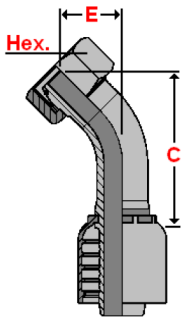

Balfit[®] Multicrimp Hydraulic Hose Fitting

Balfit[®] Metric 45° Swept Female DKO - L Light Type - P23.5043 one piece - non-skive

one piece carbon steel, light metric (metric thread, 24° cone with O'Ring) 45° swept female fitting for crimping on high pressure hydraulic hoses

According to **ISO 12151-2** and **ISO 8434-1** According to **DIN 3865** series **L**

Material : carbon steel, zinc plated

Hoses : **Balflex[®]** wire braid hydraulic hoses **SAE 100R1AT / SAE 100R2AT / DIN EN 853 1SN / 2SN**

Balflex[®] 2 – MAX JACK

Balflex[®] Balpac compact hydraulic hoses **SAE 100R16 / SAE 100R17 / DIN EN 857 1SC / 2SC**

part number	hose dash	hose Ø	thread	thread dash	tube	C Cut Off	E	Hex.
		inch			mm	mm	mm	mm
P23.5043.0312	- 3	3/16"	M12 x 1,5	- 12	- 6	34	15	14
P23.5043.0412	- 4	1/4"	M12 x 1,5	- 12	- 6	43	20	17
P23.5043.0414	- 4	1/4"	M14 x 1,5	- 14	- 8	39	17	17
P23.5043.0416	- 4	1/4"	M16 x 1,5	- 16	- 10	38	17	19
P23.5043.0418	- 4	1/4"	M18 x 1,5	- 18	- 12	44	18	22
P23.5043.0516	- 5	5/16"	M16 x 1,5	- 16	- 10	46	21	19
P23.5043.0616	- 6	3/8"	M16 x 1,5	- 16	- 10	53	25	22
P23.5043.0618	- 6	3/8"	M18 x 1,5	- 18	- 12	46	23	22
P23.5043.0622	- 6	3/8"	M22 x 1,5	- 22	- 15	48	22	27
P23.5043.0822	- 8	1/2"	M22 x 1,5	- 22	- 15	59	26	27
P23.5043.1026	- 10	5/8"	M26 x 1,5	- 26	- 18	62	30	32
P23.5043.1230	- 12	3/4"	M30 x 2,0	- 30	- 22	68	30	36
P23.5043.1636	- 16	1"	M36 x 2,0	- 36	- 28	81	38	41
P23.5043.2045	- 20	1.1/4"	M45 x 2,0	- 45	- 35	93	45	50
P23.5043.2452	- 24	1.1/2"	M52 x 2,0	- 52	- 42	105	45	60

also available:

Balfit[®] Multicrimp Stainless Steel Metric 45° Swept Female DKO - L Light Type

(add an 'S' at the end of the part number; ex: P23.5043.1230 S)

Construction characteristics and dimensions may be changed at any time without prior notice.