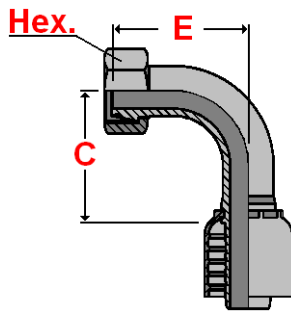

Balfit[®] Multicrimp Hydraulic Hose Fitting

Balfit[®] Metric 90° Swept Female DKO - L Light Type - P23.5093 one piece - non-skive

one piece carbon steel, light metric (metric thread, 24° cone with O'Ring) 90° swept female fitting for crimping on high pressure hydraulic hoses

According to ISO 12151-2 and ISO 8434-1 According to DIN 3865 series L

Material : carbon steel, zinc plated

Hoses : Balflex[®] wire braid hydraulic hoses SAE 100R1AT / SAE 100R2AT / DIN EN 853 1SN / 2SN

Balflex[®] 2 – MAX JACK

Balflex[®] Balpac compact hydraulic hoses SAE 100R16 / SAE 100R17 / DIN EN 857 1SC / 2SC

part number	hose dash	hose	thread	thread dash	tube	C Cut Off	E	Hex.
		∅						
		inch			mm	mm	mm	mm
P23.5093.0312	- 3	3/16"	M12 x 1,5	- 12	- 6	25	25	14
P23.5093.0412	- 4	1/4"	M12 x 1,5	- 12	- 6	30	40	17
P23.5093.0414	- 4	1/4"	M14 x 1,5	- 14	- 8	31	30	17
P23.5093.0416	- 4	1/4"	M16 x 1,5	- 16	- 10	26	28	19
P23.5093.0418	- 4	1/4"	M18 x 1,5	- 18	- 12	27	34	22
P23.5093.0516	- 5	5/16"	M16 x 1,5	- 16	- 10	31	31	19
P23.5093.0518	- 5	5/16"	M18 x 1,5	- 18	- 12	31	34	22
P23.5093.0616	- 6	3/8"	M16 x 1,5	- 16	- 10	33	38	22
P23.5093.0618	- 6	3/8"	M18 x 1,5	- 18	- 12	37	37	22
P23.5093.0622	- 6	3/8"	M22 x 1,5	- 22	- 15	39	32	27
P23.5093.0822	- 8	1/2"	M22 x 1,5	- 22	- 15	40	41	27
P23.5093.1026	- 10	5/8"	M26 x 1,5	- 26	- 18	46	52	32
P23.5093.1230	- 12	3/4"	M30 x 2,0	- 30	- 22	58	59	36
P23.5093.1636	- 16	1"	M36 x 2,0	- 36	- 28	62	68	41
P23.5093.2045	- 20	1.1/4"	M45 x 2,0	- 45	- 35	81	85	50
P23.5093.2452	- 24	1.1/2"	M52 x 2,0	- 52	- 42	96	100	60

also available:

Balfit[®] Multicrimp Stainless Steel Metric 90° Swept Female DKO - L Light Type

(add an 'S' at the end of the part number; ex: P23.5093.1230 S)

Construction characteristics and dimensions may be changed at any time without prior notice.