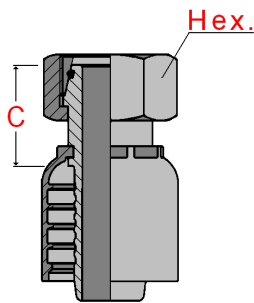

## Balfit<sup>®</sup> Metric Female DKO - S Heavy Type - P23.5113 one piece - non-skive

one piece carbon steel, heavy metric (metric thread, 24° cone with O'Ring) female fitting for crimping on high pressure hydraulic hoses

Balflex<sup>®</sup> 2 – MAX JACK

Balflex<sup>®</sup> Balpac compact hydraulic hoses SAE 100R16 / SAE 100R17 / DIN EN 857 1SC / 2SC

part number	hose dash	hose Ø	thread	thread dash	tube	C	Hex.
		inch				mm	
P23.5113.0316	- 3	3/16"	M16 x 1,5	- 16	8	23	19
P23.5113.0414	- 4	1/4"	M14 x 1,5	- 14	6	25	17
P23.5113.0416	- 4	1/4"	M16 x 1,5	- 16	8	24	19
P23.5113.0418	- 4	1/4"	M18 x 1,5	- 18	10	25	22
P23.5113.0520	- 5	5/16"	M20 x 1,5	- 20	12	26	24
P23.5113.0620	- 6	3/8"	M20 x 1,5	- 20	12	26	24
P23.5113.0622	- 6	3/8"	M22 x 1,5	- 22	14	26	27
P23.5113.0824	- 8	1/2"	M24 x 1,5	- 24	16	27	30
P23.5113.1030	- 10	5/8"	M30 x 2,0	- 30	20	34	36
P23.5113.1230	- 12	3/4"	M30 x 2,0	- 30	20	34	36
P23.5113.1236	- 12	3/4"	M36 x 2,0	- 36	25	31	46
P23.5113.1642	- 16	1"	M42 x 2,0	- 42	30	36	50
P23.5113.2052	- 20	1.1/4"	M52 x 2,0	- 52	38	36	60
P23.5113.2452	- 24	1.1/2"	M52 x 2,0	- 52	38	36	60