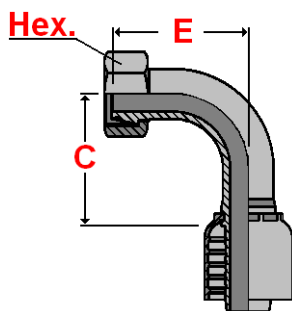

Balfit[®] Multicrimp Hydraulic Hose Fitting

Balfit[®] Metric 90° Swept Female DKO - S Heavy Type P23.5193 - one piece - non-skive

one piece carbon steel, heavy metric (metric thread, 24° cone with O'Ring) 90° swept female fitting for crimping on high pressure hydraulic hoses

According to ISO 12151-2 and ISO 8434-1 According to DIN 3865 series S

Material : carbon steel, zinc plated

Hoses : Balflex[®] wire braid hydraulic hoses SAE 100R1AT / SAE 100R2AT / DIN EN 853 1SN / 2SN

Balflex[®] 2 – MAX JACK

Balflex[®] Balpac compact hydraulic hoses SAE 100R16 / SAE 100R17 / DIN EN 857 1SC / 2SC

part number	hose dash	hose Ø	thread	thread dash	tube	C Cut Off	E	Hex.
		inch			mm	mm	mm	mm
P23.5193.0316	- 3	3/16"	M16 x 1,5	- 16	8	24	24	19
P23.5193.0416	- 4	1/4"	M16 x 1,5	- 16	8	26	29	19
P23.5193.0418	- 4	1/4"	M18 x 1,5	- 18	10	26	31	22
P23.5193.0520	- 5	5/16"	M20 x 1,5	- 20	12	33	40	24
P23.5193.0620	- 6	3/8"	M20 x 1,5	- 20	12	34	38	24
P23.5193.0622	- 6	3/8"	M22 x 1,5	- 22	14	33	44	27
P23.5193.0824	- 8	1/2"	M24 x 1,5	- 24	16	42	44	30
P23.5193.1030	- 10	5/8"	M30 x 2,0	- 30	20	46	51	36
P23.5193.1230	- 12	3/4"	M30 x 2,0	- 30	20	58	56	36
P23.5193.1236	- 12	3/4"	M36 x 2,0	- 36	25	56	60	46
P23.5193.1636	- 16	1"	M36 x 2,0	- 36	25	69	68	46
P23.5193.1642	- 16	1"	M42 x 2,0	- 42	30	69	69	50
P23.5193.2052	- 20	1.1/4"	M52 x 2,0	- 52	38	83	83	60

also available:

Balfit[®] Multicrimp Stainless Steel Metric 90° Swept Female DKO - S Heavy Type

(add an 'S' at the end of the part number; ex: P23.5193.0824 S)

Construction characteristics and dimensions may be changed at any time without prior notice.