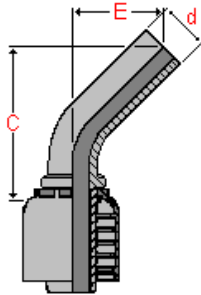

# Balfit<sup>®</sup> Multicrimp Hydraulic Hose Fitting

## Balfit<sup>®</sup> Metric 45° Swept Standpipe - P23.6040 one piece - non-skive

one piece carbon steel, metric 45° Swept standpipe fitting for crimping on high pressure hydraulic hoses

According to **DIN 2353**

part number	hose dash	hose Ø	standpipe Ø	standpipe dash	E	C Cut Off	d
		inch	mm		mm	mm	mm
P23.6040.0306	- 3	3/16"	6	- 6	26	38	6
P23.6040.0308	- 3	3/16"	8	- 8	26	38	8
P23.6040.0406	- 4	1/4"	6	- 6	30	47	6
P23.6040.0408	- 4	1/4"	8	- 8	29	46	8
P23.6040.0410	- 4	1/4"	10	- 10	30	47	10
P23.6040.0412	- 4	1/4"	12	- 12	30	47	12
P23.6040.0510	- 5	5/16"	10	- 10	34	58	10
P23.6040.0512	- 5	5/16"	12	- 12	35	59	12
P23.6040.0610	- 6	3/8"	10	- 10	34	60	10
P23.6040.0612	- 6	3/8"	12	- 12	34	60	12
P23.6040.0614	- 6	3/8"	14	- 14	37	63	14
P23.6040.0615	- 6	3/8"	15	- 15	34	60	15
P23.6040.0815	- 8	1/2"	15	- 15	39	71	15
P23.6040.0816	- 8	1/2"	16	- 16	43	75	16
P23.6040.0818	- 8	1/2"	18	- 18	32	61	18
P23.6040.1018	- 10	5/8"	18	- 18	32	61	18
P23.6040.1020	- 10	5/8"	20	- 20	34	62	20
P23.6040.1022	- 10	5/8"	22	- 22	35	68	22
P23.6040.1220	- 12	3/4"	20	- 20	35	68	20
P23.6040.1222	- 12	3/4"	22	- 22	35	68	22
P23.6040.1225	- 12	3/4"	25	- 25	39	75	25
P23.6040.1625	- 16	1"	25	- 25	39	74	25
P23.6040.1628	- 16	1"	28	- 28	38	73	28
P23.6040.1630	- 16	1"	30	- 30	43	84	30
P23.6040.2035	- 20	1.1/4"	35	- 35	45	93	35
P23.6040.2038	- 20	1.1/4"	38	- 38	50	94	38
P23.6040.2438	- 24	1.1/2"	38	- 38	50	94	38
P23.6040.2442	- 24	1.1/2"	42	- 42	57	113	42