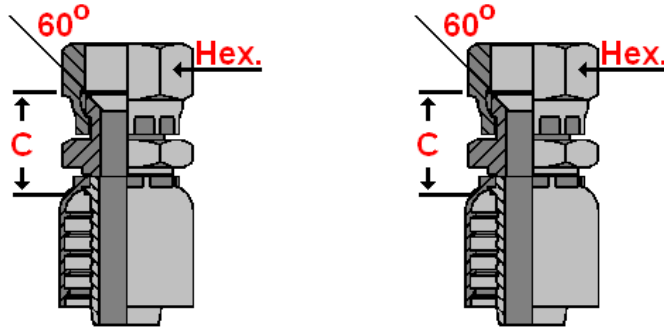

Balfit® Multicrimp Hydraulic Hose Fitting

Balfit® JIS Japanese 60° Cone Metric and Whitworth Females P23.5911 and P23.3712 – one piece - non-skive

one piece carbon steel JIS (60° cone) straight female fitting for crimping on high pressure hydraulic hoses

According to JIS B 8363

Material : carbon steel, zinc plated

Hoses : Balflex® wire braid hydraulic hoses SAE 100R1AT / SAE 100R2AT / DIN EN 853 1SN / 2SN
Balflex® 2 – MAX JACK

Balflex® Balpac compact hydraulic hoses SAE 100R16 / SAE 100R17 / DIN EN 857 1SC / 2SC

part number	part number	hose dash	hose Ø	thread	thread dash	C Cut Off	Hex.
metric	whitworth		inch			mm	mm
P23.5911.0414		- 4	1/4"	M14 x 1,5	-14	21	19
P23.5911.0516		- 5	5/16"	M16 x 1,5	-16	24	17
P23.5911.0618		- 6	3/8"	M18 x 1,5	-18	25	24
P23.5911.0822		- 8	1/2"	M22 x 1,5	-22	26	27
P23.5911.1024		- 10	5/8"	M24 x 1,5	-24	28	30
P23.5911.1230		- 12	3/4"	M30 x 1,5	-30	28	36
P23.5911.1633		- 16	1"	M33 x 1,5	-33	32	41
P23.5911.2036		- 20	1.1/4"	M36 x 1,5	-36	33	36
P23.5911.2442		- 24	1.1/2"	M42 x 1,5	-42	40	50
	P23.3712.0404	- 4	1/4"	1/4" – 19	-4	21	19
	P23.3712.0606	- 6	3/8"	3/8" – 19	-6	24	22
	P23.3712.0808	- 8	1/2"	1/2" – 14	-8	27	27
	P23.3712.1212	- 12	3/4"	3/4" – 14	-12	32	29
	P23.3712.1616	- 16	1"	1" – 11	-16	33	38
	P23.3712.2020	- 20	1.1/4"	1.1/4" – 11	-20	43	50
	P23.3712.2424	- 24	1.1/2"	1.1/2" – 11	-24	38	55

also available:

Balfit® Multicrimp Stainless Steel JIS Japanese 60° Cone Metric and Whitworth Females

(add an 'S' at the end of the part number; ex: P23.5911.0618 S and P23.3712.0606 S)

Construction characteristics and dimensions may be changed at any time without prior notice.