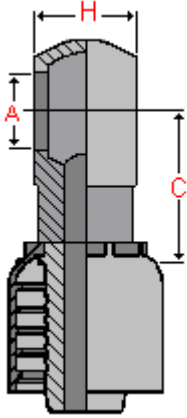

# Balfit<sup>®</sup> Multicrimp Hydraulic Hose Fitting

## Balfit<sup>®</sup> Metric Banjo - P23.6400 – one piece - non-skive

one piece carbon steel, metric Banjo fitting for crimping on high pressure hydraulic hoses

According to **DIN 7642** type **B**

**Material :** carbon steel, zinc plated

part number	hose dash	hose	A	banjo dash		C	H
		Ø	bolt size			Cut Off	
		inch	mm			mm	mm
P23.6400.0310	- 3	3/16"	10	- 10		17	10
P23.6400.0410	- 4	1/4"	10	- 10		17	10
P23.6400.0412	- 4	1/4"	12	- 12		21	12
P23.6400.0414	- 4	1/4"	14	- 14		21	14
P23.6400.0416	- 4	1/4"	16	- 16		21	16
P23.6400.0514	- 5	5/16"	14	- 14		21	14
P23.6400.0516	- 5	5/16"	16	- 16		21	16
P23.6400.0518	- 5	5/16"	18	- 18		25	18
P23.6400.0614	- 6	3/8"	14	- 14		21	14
P23.6400.0616	- 6	3/8"	16	- 16		21	16
P23.6400.0618	- 6	3/8"	18	- 18		25	18
P23.6400.0622	- 6	3/8"	22	- 22		29	22
P23.6400.0816	- 8	1/2"	16	- 16		27	16
P23.6400.0818	- 8	1/2"	18	- 18		25	18
P23.6400.0822	- 8	1/2"	22	- 22		29	22
P23.6400.1022	- 10	5/8"	22	- 22		30	22
P23.6400.1026	- 10	5/8"	26	- 26		36	26
P23.6400.1226	- 12	3/4"	26	- 26		36	26
P23.6400.1630	- 16	1"	30	- 30		40	30