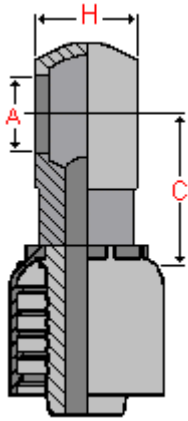

Balfit[®] Multicrimp Hydraulic Hose Fitting

Balfit[®] BSP Banjo - P23.6500 – one piece - non-skive

one piece carbon steel, BSP Banjo fitting for crimping on high pressure hydraulic hoses

According to **BS 5200**

Material : carbon steel, zinc plated

Hoses : Balflex[®] wire braid hydraulic hoses SAE 100R1AT / SAE 100R2AT / DIN EN 853 1SN / 2SN

Balflex[®] 2 – MAX JACK

Balflex[®] Balpac compact hydraulic hoses SAE 100R16 / SAE 100R17 / DIN EN 857 1SC / 2SC

| part number | hose dash | hose Ø | A bolt size | banjo dash | | C Cut Off | H |
|---------------|-----------|--------|-------------|------------|--|-----------|------|
| | | inch | inch | | | mm | mm |
| P23.6500.0302 | - 3 | 3/16" | 1/8" | - 2 | | 18 | 10,2 |
| P23.6500.0304 | - 3 | 3/16" | 1/4" | - 4 | | 19 | 14 |
| P23.6500.0404 | - 4 | 1/4" | 1/4" | - 4 | | 19 | 14 |
| P23.6500.0406 | - 4 | 1/4" | 3/8" | - 6 | | 22 | 17 |
| P23.6500.0504 | - 5 | 5/16" | 1/4" | - 4 | | 20 | 14 |
| P23.6500.0506 | - 5 | 5/16" | 3/8" | - 6 | | 22 | 17 |
| P23.6500.0604 | - 6 | 3/8" | 1/4" | - 4 | | 20 | 14 |
| P23.6500.0606 | - 6 | 3/8" | 3/8" | - 6 | | 22 | 17 |
| P23.6500.0608 | - 6 | 3/8" | 1/2" | - 8 | | 28 | 23,6 |
| P23.6500.0806 | - 8 | 1/2" | 3/8" | - 6 | | 26 | 17 |
| P23.6500.0808 | - 8 | 1/2" | 1/2" | - 8 | | 28 | 23,6 |
| P23.6500.1010 | - 10 | 5/8" | 5/8" | - 10 | | 28 | 27 |
| P23.6500.1212 | - 12 | 3/4" | 3/4" | - 12 | | 32 | 29 |
| P23.6500.1216 | - 12 | 3/4" | 1" | - 16 | | 40 | 38 |
| P23.6500.1616 | - 16 | 1" | 1" | - 16 | | 41 | 38 |

also available:

Balfit[®] Multicrimp Stainless Steel BSP Banjo

(add an 'S' at the end of the part number; ex: P23.6500.0606 S)

Construction characteristics and dimensions may be changed at any time without prior notice.