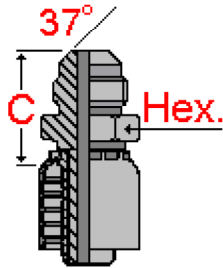

## Balfit® Multicrimp Spiral JIC Male 37° P24.2000 / P12.2000 - one piece - non-skive

one piece carbon steel, JIC American thread, 37° flared male for crimping on very high pressure hydraulic hoses

According to ISO 12151-5 and ISO 8434-2 According to SAE J516 / SAE J514

part number	hose dash	hose Ø	thread	thread dash	C Cut Off	Hex.
		inch				
P24.2000.0808	- 8	1/2"	3/4" – 16	- 8	32	22
P24.2000.0810	- 8	1/2"	7/8" – 14	- 10	35	24
P24.2000.1010	- 10	5/8"	7/8" – 14	- 10	35	24
P24.2000.1012	- 10	5/8"	1.1/16" – 12	- 12	40	27
P24.2000.1212	- 12	3/4"	1.1/16" – 12	- 12	40	27
P24.2000.1214	- 12	3/4"	1.3/16" – 12	- 14	41	32
P24.2000.1216	- 12	3/4"	1.5/16" – 12	- 16	42	36
P24.2000.1616	- 16	1"	1.5/16" – 12	- 16	43	36
P24.2000.2020	- 20	1.1/4"	1.5/8" – 12	- 20	49	46
P24.2000.2424	- 24	1.1/2"	1.7/8" – 12	- 24	54	50
P24.2000.3232	- 32	2"	2.1/2" – 12	- 32	72	65

part number	hose dash	hose Ø	thread	thread dash	C Cut Off	Hex.
		inch				
P12.2000.2020	- 20	1.1/4"	1.5/8" – 12	- 20	49	46
P12.2000.2424	- 24	1.1/2"	1.7/8" – 12	- 24	54	50
P12.2000.3232	- 32	2"	2.1/2" – 12	- 32	72	65