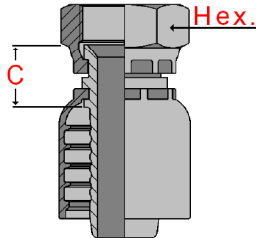

## Balfit<sup>®</sup> Multicrimp Spiral JIC 37° Swivel Female P24.4012 / P12.4012 - one piece - non-skive

one piece carbon steel, JIC American thread, 37° flared female for crimping on high pressure hydraulic hoses

Balflex<sup>®</sup> Balmaster hose SAE 100R12 (1/2" to 1")

**P12 Series for Hoses :** Balflex<sup>®</sup> Balmaster hose SAE 100R12 (1.1/4" to 2")

part number	hose dash	hose Ø	thread	thread dash	C Cut Off	Hex.
		inch				
P24.4012.0808	- 8	1/2"	3/4" – 16	- 8	18	24
P24.4012.0810	- 8	1/2"	7/8" – 14	- 10	19	27
P24.4012.1010	- 10	5/8"	7/8" – 14	- 10	20	27
P24.4012.1012	- 10	5/8"	1.1/16" – 12	- 12	21	32
P24.4012.1212	- 12	3/4"	1.1/16" – 12	- 12	21	32
P24.4012.1214	- 12	3/4"	1.3/16" – 12	- 14	21	36
P24.4012.1216	- 12	3/4"	1.5/16" – 12	- 16	22	41
P24.4012.1616	- 16	1"	1.5/16" – 12	- 16	23	41
P24.4012.2020	- 20	1.1/4"	1.5/8" – 12	- 20	26	50
P24.4012.2424	- 24	1.1/2"	1.7/8" – 12	- 24	27	55
P24.4012.3232	- 32	2"	2.1/2" – 12	- 32	27	70

part number	hose dash	hose Ø	thread	thread dash	C Cut Off	Hex.
		inch				
P12.4012.2020	- 20	1.1/4"	1.5/8" – 12	- 20	26	50
P12.4012.2424	- 24	1.1/2"	1.7/8" – 12	- 24	27	55
P12.4012.3232	- 32	2"	2.1/2" – 12	- 32	27	70