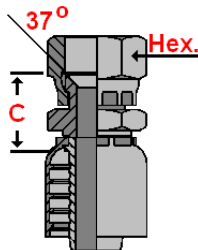

Balfit[®] Multicrimp Spiral Hose Fittings

Balfit[®] Spiral JIC 37° Swivel Female with Back Hexagon P24.4H12 / P12.4H12 - one piece - non-skive

one piece carbon steel, JIC American thread, 37° flared female for crimping on high pressure hydraulic hoses

Balflex[®] Balmaster hose **SAE 100R12 (1/2" to 1")**

P12 Series for Hoses : **Balflex[®] Balmaster** hose **SAE 100R12 (1.1/4" to 2")**

| part number | hose dash | hose Ø | thread | thread dash | C Cut Off | Hex. |
|---------------|-----------|--------|--------------|-------------|-----------|------|
| | | inch | | | | |
| P24.4H12.0808 | - 8 | 1/2" | 3/4" – 16 | - 8 | 25 | 24 |
| P24.4H12.0810 | - 8 | 1/2" | 7/8" – 14 | - 10 | 29 | 27 |
| P24.4H12.1010 | - 10 | 5/8" | 7/8" – 14 | - 10 | 29 | 27 |
| P24.4H12.1012 | - 10 | 5/8" | 1.1/16" – 12 | - 12 | 32 | 32 |
| P24.4H12.1212 | - 12 | 3/4" | 1.1/16" – 12 | - 12 | 31 | 32 |
| P24.4H12.1214 | - 12 | 3/4" | 1.3/16" – 12 | - 14 | 33 | 36 |
| P24.4H12.1216 | - 12 | 3/4" | 1.5/16" – 12 | - 16 | 34 | 41 |
| P24.4H12.1616 | - 16 | 1" | 1.5/16" – 12 | - 16 | 35 | 41 |
| P24.4H12.2020 | - 20 | 1.1/4" | 1.5/8" – 12 | - 20 | 39 | 50 |
| P24.4H12.2424 | - 24 | 1.1/2" | 1.7/8" – 12 | - 24 | 41 | 55 |
| P24.4H12.3232 | - 32 | 2" | 2.1/2" – 12 | - 32 | 43 | 70 |

| part number | hose dash | hose Ø | thread | thread dash | C Cut Off | Hex. |
|---------------|-----------|--------|-------------|-------------|-----------|------|
| | | inch | | | | |
| P12.4H12.2020 | - 20 | 1.1/4" | 1.5/8" – 12 | - 20 | 39 | 50 |
| P12.4H12.2424 | - 24 | 1.1/2" | 1.7/8" – 12 | - 24 | 41 | 55 |
| P12.4H12.3232 | - 32 | 2" | 2.1/2" – 12 | - 32 | 43 | 70 |

also available:

Balfit[®] Stainless Steel Multicrimp Spiral JIC Female with back hexagon

(add an 'S' at the end of the part number; ex: P24.4H12.0808 S or P12.4H12.2020 S)

Construction characteristics and dimensions may be changed at any time without prior notice.