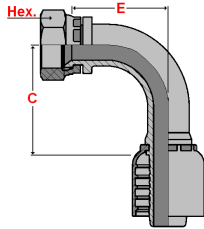

Balfit® Multicrimp Spiral Hose Fittings

Balfit® Multicrimp Spiral JIC 37° - 90° Swept Swivel Female P24.4092 / P12.4092 - one piece - non-skive

one-piece carbon steel, JIC American thread, 37° flared 90° Swept for crimping on high pressure hydraulic hoses

P12 Series for Hoses : Balflex® Balmaster hose SAE 100R12 (1.1/4" to 2")

part number	hose dash	hose Ø	thread	thread dash	C Cut Off	E	Hex.
		inch			mm	mm	mm
P24.4092.0808	- 8	1/2"	3/4" - 16	- 8	39	42	24
P24.4092.0810	- 8	1/2"	7/8" - 14	- 10	44	47	27
P24.4092.1010	- 10	5/8"	7/8" - 14	- 10	46	46	27
P24.4092.1012	- 10	5/8"	1.1/16" - 12	- 12	45	49	32
P24.4092.1212	- 12	3/4"	1.1/16" - 12	- 12	56	54	32
P24.4092.1214	- 12	3/4"	1.3/16" - 12	- 14	58	58	36
P24.4092.1216	- 12	3/4"	1.5/16" - 12	- 16	63	62	41
P24.4092.1616	- 16	1"	1.5/16" - 12	- 16	73	71	41
P24.4092.2020	- 20	1.1/4"	1.5/8" - 12	- 20	85	88	50
P24.4092.2424	- 24	1.1/2"	1.7/8" - 12	- 24	99	101	55
P24.4092.3232	- 32	2"	2.1/2" - 12	- 32	125	124	70

part number	hose dash	hose Ø	thread	thread dash	C Cut Off	E	Hex.
		inch			mm	mm	mm
P12.4092.2020	- 20	1.1/4"	1.5/8" - 12	- 20	85	88	50
P12.4092.2424	- 24	1.1/2"	1.7/8" - 12	- 24	99	101	55
P12.4092.3232	- 32	2"	2.1/2" - 12	- 32	125	124	70

also available:

Balfit® Stainless Steel Multicrimp Spiral 90° Swept JIC Female

(add an 'S' at the end of the part number; ex: P24.4092.1212 S or P12.4092.2424 S)

Construction characteristics and dimensions may be changed at any time without prior notice.