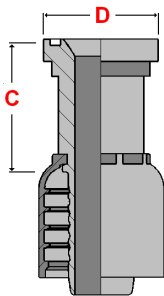

Balfit[®] Multicrimp Spiral Hose Fittings

Balfit[®] Multicrimp Spiral Straight SAE 6000 PSI (code 62) Flange P24.7016 / P12.7016 - one piece - non-skive

one-piece carbon steel (code 62) flanged fitting for crimping on high pressure hydraulic hoses

Balflex[®] Balmaster hose SAE 100R12 (1/2" to 1")

P12 Series for Hoses : Balflex[®] Balmaster hose SAE 100R12 (1.1/4" to 2")

part number	hose dash	hose Ø	Flange size	flange dash	D Ø Flange	C Cut Off
		inch	inch		mm	mm
P24.7016.0808	- 8	1/2"	1/2"	- 8	31,7	46
P24.7016.0812	- 8	1/2"	3/4"	- 12	41,3	53
P24.7016.1012	- 10	5/8"	3/4"	- 12	41,3	51
P24.7016.1212	- 12	3/4"	3/4"	- 12	41,3	54
P24.7016.1216	- 12	3/4"	1"	- 16	47,6	60
P24.7016.1616	- 16	1"	1"	- 16	47,6	61
P24.7016.1620	- 16	1"	1.1/4"	- 20	54,0	68
P24.7016.2020	- 20	1.1/4"	1.1/4"	- 20	54,0	70
P24.7016.2024	- 20	1.1/4"	1.1/2"	- 24	63,5	76
P24.7016.2424	- 24	1.1/2"	1.1/2"	- 24	63,5	76
P24.7016.2432	- 24	1.1/2"	2"	- 32	79,4	85
P24.7016.3232	- 32	2"	2"	- 32	79,4	85

part number	hose dash	hose Ø	Flange size	flange dash	D Ø Flange	C Cut Off
		inch	inch		mm	mm
P12.7016.2020	- 20	1.1/4"	1.1/4"	- 20	54,0	70
P12.7016.2024	- 20	1.1/4"	1.1/2"	- 24	63,5	76
P12.7016.2424	- 24	1.1/2"	1.1/2"	- 24	63,5	76
P12.7016.2432	- 24	1.1/2"	2"	- 32	79,4	85
P12.7016.3232	- 32	2"	2"	- 32	79,4	85