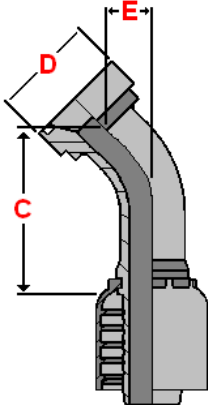

Balfit[®] Multicrimp Spiral Hose Fittings

Balfit[®] Spiral 45° Swept SUPERCAT Flange P24.7146 / P12.7146 - one piece - non-skive

one-piece carbon steel Supercat 45° swept flanged fitting for crimping on high pressure hydraulic hoses

According to **ISO 6162** and **ISO 12151-3** According to **SAE J516** and **SAE J518**

Material : carbon steel, zinc plated

P24 Series for Hoses : Balflex[®] Balmaster hoses SAE 100R9R / DIN EN 856 4SP

Balflex[®] Balmaster hose SAE 100R12 (1/2" to 1")

P12 Series for Hoses : Balflex[®] Balmaster hose SAE 100R12 (1.1/4" to 2")

| part number | hose dash | hose Ø | Flange size | flange dash | D | C | E |
|---------------|-----------|--------|-------------|-------------|----------|---------|----|
| | | inch | inch | | Ø Flange | Cut Off | |
| P24.7146.1212 | - 12 | 3/4" | 3/4" | - 12 | 41,3 | 88 | 32 |
| P24.7146.1216 | - 12 | 3/4" | 1" | - 16 | 47,6 | 93 | 37 |
| P24.7146.1616 | - 16 | 1" | 1" | - 16 | 47,6 | 115 | 42 |
| P24.7146.1620 | - 16 | 1" | 1.1/4" | - 20 | 54,0 | 115 | 46 |
| P24.7146.2020 | - 20 | 1.1/4" | 1.1/4" | - 20 | 54,0 | 131 | 53 |
| P24.7146.2024 | - 20 | 1.1/4" | 1.1/2" | - 24 | 63,5 | 136 | 57 |
| P24.7146.2424 | - 24 | 1.1/2" | 1.1/2" | - 24 | 63,5 | 154 | 58 |
| P24.7146.2432 | - 24 | 1.1/2" | 2" | - 32 | 79,4 | 146 | 58 |
| P24.7146.3232 | - 32 | 2" | 2" | - 32 | 79,4 | 184 | 58 |

| part number | hose dash | hose Ø | Flange size | flange dash | D | C | E |
|---------------|-----------|--------|-------------|-------------|----------|---------|----|
| | | inch | inch | | Ø Flange | Cut Off | |
| P12.7146.2020 | - 20 | 1.1/4" | 1.1/4" | - 20 | 54,0 | 131 | 53 |
| P12.7146.2024 | - 20 | 1.1/4" | 1.1/2" | - 24 | 63,5 | 136 | 57 |
| P12.7146.2424 | - 24 | 1.1/2" | 1.1/2" | - 24 | 63,5 | 154 | 58 |
| P12.7146.2432 | - 24 | 1.1/2" | 2" | - 32 | 79,4 | 146 | 58 |
| P12.7146.3232 | - 32 | 2" | 2" | - 32 | 79,4 | 184 | 58 |