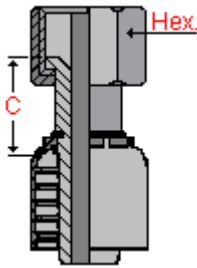

Balfit[®] Multicrimp R5 Hose Fittings

Balfit[®] JIC 37° Swivel Female with Back Hexagon – P25.4012 one piece

one piece, carbon steel, JIC American thread, 37° flared (5/8"- 18 is 45° flared) female for crimping on high pressure hydraulic hoses

According to **ISO 12151-5** and **ISO 8434-2** According to **SAE J516 / SAE J514**

Material : carbon steel, zinc plated

Hoses : **Balflex[®]** wire braid hydraulic hose **SAE 100R5 / SAE J 1402 All**

| part number | hose dash | hose Ø | thread | thread dash | C Cut Off | Hex. |
|---------------|-----------|----------|--------------|-------------|-----------|------|
| | | inch | | | | |
| | | mm | | | mm | mm |
| P25.4012.0404 | - 4 | 3/16" | 7/16" – 20 | - 4 | 20 | 15 |
| P25.4012.0504 | - 5 | 1/4" | 7/16" – 20 | - 4 | 20 | 15 |
| P25.4012.0505 | - 5 | 1/4" | 1/2" – 20 | - 5 | 21 | 17 |
| P25.4012.0506 | - 5 | 1/4" | 9/16" – 18 | - 6 | 21 | 19 |
| P25.4012.0606 | - 6 | 5/16" | 9/16" – 18 | - 6 | 21 | 19 |
| P25.4012.0806 | - 8 | 13/32" | 9/16" – 18 | - 6 | 21 | 19 |
| P25.4012.0808 | - 8 | 13/32" | 3/4" – 16 | - 8 | 25 | 24 |
| P25.4012.1008 | - 10 | 1/2" | 3/4" – 16 | - 8 | 25 | 24 |
| P25.4012.1010 | - 10 | 1/2" | 7/8" – 14 | - 10 | 29 | 27 |
| P25.4012.1210 | - 12 | 5/8" | 7/8" – 14 | - 10 | 29 | 27 |
| P25.4012.1212 | - 12 | 5/8" | 1.1/16" – 12 | - 12 | 32 | 32 |
| P25.4012.1612 | - 16 | 7/8" | 1.1/16" – 12 | - 12 | 31 | 32 |
| P25.4012.1616 | - 16 | 7/8" | 1.5/16" – 12 | - 16 | 34 | 41 |
| P25.4012.2020 | - 20 | 1.1/8" | 1.5/8" – 12 | - 20 | 35 | 41 |
| P25.4012.2424 | - 24 | 1.3/8" | 1.7/8" – 12 | - 24 | 41 | 55 |
| P25.4012.3232 | - 32 | 1.13/16" | 2.1/2" – 12 | - 32 | 43 | 70 |