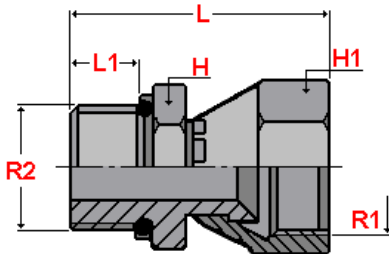

# Balfit<sup>®</sup> SAE 37° Flared Pipe Fittings

## Balfit<sup>®</sup> Swivel Connector JIC Female x BSPP Male – 35.235.

carbon steel Swivel Connector JIC Female x BSP Male

According to **ISO 8434-2** According to **SAE J514**

**Material:** Carbon Steel  
**Finish:** Zinc-plated

part number	thread		dimensions			
	R1	R2	L	L1	H	H1
35.235.0402	7/16" – 20	1/8" – 28	24	10	14	15
35.235.0404	7/16" – 20	1/4" – 19	26	12	19	15
35.235.0504	1/2" – 20	1/4" – 19	26,5	12	19	17
35.235.0604	9/16" – 18	1/4" – 19	27	12	19	19
35.235.0606	9/16" – 18	3/8" – 19	30,5	13,5	22	19
35.235.0804	3/4" – 16	1/4" – 19	29	12	19	24
35.235.0806	3/4" – 16	3/8" – 19	32,5	13,5	22	24
35.235.1006	7/8" – 14	3/8" – 19	33	13,5	22	27
35.235.0608	9/16" – 18	1/2" – 14	35	16	27	19
35.235.0808	3/4" – 16	1/2" – 14	37	16	27	24
35.235.1008	7/8" – 14	1/2" – 14	37,5	16	27	27
35.235.1010	7/8" – 14	5/8" – 14	39	17,5	30	27
35.235.0812	3/4" – 16	3/4" – 14	40	18,5	32	24
35.235.1012	7/8" – 14	5/8" – 14	41	18,5	32	27
35.235.1212	1.1/16" – 12	3/4" – 14	42	18,5	32	32
35.235.1612	1.5/16" – 12	3/4" – 14	42	18,5	32	41
35.235.1616	1.5/16" – 12	1" – 11	46,5	20,5	41	41
35.235.2020	1.5/8" – 12	1.1/4" – 11	50	20,5	50	50
35.235.2420	1.7/8" – 12	1.1/4" – 11	50	20,5	50	55
35.235.2424	1.7/8" – 12	1.1/2" – 11	52,5	23	55	55
35.235.3232	2.1/2" – 12	2" – 11	57,5	25,5	70	75

## Balfit<sup>®</sup> Stainless Steel Swivel Connector JIC Female x BSPP Male

(add an 'S' at the end of the part number; ex: 35.235.0808 S)

**Construction characteristics and dimensions may be changed at any time without prior notice.**