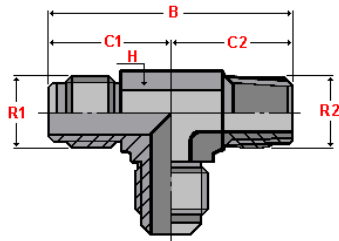

Balfit[®] SAE 37° Flared Pipe Fittings

Balfit[®] NPT Run Tee – 35.530.

carbon steel NPT male x JIC male X JIC male run tee connector

Balfit[®] NPT Branch Tee – 35.535.

carbon steel NPT male x JIC male X JIC male branch tee connector

Balfit[®] NPT Run Tee – 35.530.

Balfit[®] NPT Branch Tee – 35.535.

According to **ISO 8434-2** According to **SAE J514**

Material: Carbon Steel
Finish: Zinc-plated

part number	Ø tube		thread		dimensions		
	mm	inch	R1	R2	B	C1	C2
35.530.0402	6	1/4"	7/16" - 20	1/8" - 27	43	23	20
35.530.0404	6	1/4"	7/16" - 20	1/4" - 18	53	25	28
35.530.0504	8	5/16"	1/2" - 20	1/4" - 18	51	24	27
35.530.0604	10	3/8"	9/16" - 18	1/4" - 18	55	27	28
35.530.0606	10	3/8"	9/16" - 18	3/8" - 18	55	27	28
35.530.0806	12	1/2"	3/4" - 16	3/8" - 18	63	32	31
35.530.0808	12	1/2"	3/4" - 16	1/2" - 14	63	32	31
35.530.1008	16	5/8"	7/8" - 14	1/2" - 14	74	37	37
35.530.1212	20	3/4"	1.1/16" - 12	3/4" - 14	82	42	40
35.530.1616	25	1"	1.5/16" - 12	1" - 11.1/2"	96	46	50
35.535.0402	6	1/4"	7/16" - 20	1/8" - 27	43	23	20
35.535.0404	6	1/4"	7/16" - 20	1/4" - 18	53	25	28
35.535.0504	8	5/16"	1/2" - 20	1/4" - 18	51	24	27
35.535.0604	10	3/8"	9/16" - 18	1/4" - 18	55	27	28
35.535.0606	10	3/8"	9/16" - 18	3/8" - 18	55	27	28
35.535.0806	12	1/2"	3/4" - 16	3/8" - 18	63	32	31
35.535.0808	12	1/2"	3/4" - 16	1/2" - 18	63	32	31
35.535.1008	16	5/8"	7/8" - 14	1/2" - 14	74	37	37
35.535.1212	20	3/4"	1.1/16" - 12	3/4" - 14	82	42	40
35.535.1616	25	1"	1.5/16" - 12	1" - 11.1/2"	96	46	50

also available:

Balfit[®] Stainless Steel NPT Run Tee

(add an 'S' at the end of the part number; ex: 35.530.0808 S)

Balfit[®] Stainless Steel NPT Branch Tee

(add an 'S' at the end of the part number; ex: 35.535.0808 S)