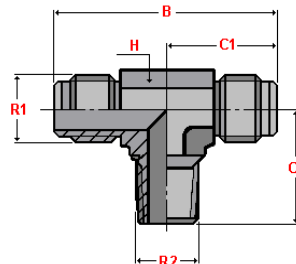

Balfit[®] SAE 37° Flared Pipe Fittings

Balfit[®] NPT Run Tee – 35.530.

carbon steel NPT male x JIC male X JIC male run tee connector

Balfit[®] NPT Branch Tee – 35.535.

carbon steel NPT male x JIC male X JIC male branch tee connector

Balfit[®] NPT Run Tee – 35.530.

Balfit[®] NPT Branch Tee – 35.535.

According to **ISO 8434-2** According to **SAE J514**

Material: Carbon Steel
Finish: Zinc-plated

part number	Ø tube		thread		dimensions		
	mm	inch	R1	R2	B	C1	C2
35.530.0402	6	1/4"	7/16" - 20	1/8" - 27	43	23	20
35.530.0404	6	1/4"	7/16" - 20	1/4" - 18	53	25	28
35.530.0504	8	5/16"	1/2" - 20	1/4" - 18	51	24	27
35.530.0604	10	3/8"	9/16" - 18	1/4" - 18	55	27	28
35.530.0606	10	3/8"	9/16" - 18	3/8" - 18	55	27	28
35.530.0806	12	1/2"	3/4" - 16	3/8" - 18	63	32	31
35.530.0808	12	1/2"	3/4" - 16	1/2" - 14	63	32	31
35.530.1008	16	5/8"	7/8" - 14	1/2" - 14	74	37	37
35.530.1212	20	3/4"	1.1/16" - 12	3/4" - 14	82	42	40
35.530.1616	25	1"	1.5/16" - 12	1" - 11.1/2"	96	46	50
35.535.0402	6	1/4"	7/16" - 20	1/8" - 27	43	23	20
35.535.0404	6	1/4"	7/16" - 20	1/4" - 18	53	25	28
35.535.0504	8	5/16"	1/2" - 20	1/4" - 18	51	24	27
35.535.0604	10	3/8"	9/16" - 18	1/4" - 18	55	27	28
35.535.0606	10	3/8"	9/16" - 18	3/8" - 18	55	27	28
35.535.0806	12	1/2"	3/4" - 16	3/8" - 18	63	32	31
35.535.0808	12	1/2"	3/4" - 16	1/2" - 18	63	32	31
35.535.1008	16	5/8"	7/8" - 14	1/2" - 14	74	37	37
35.535.1212	20	3/4"	1.1/16" - 12	3/4" - 14	82	42	40
35.535.1616	25	1"	1.5/16" - 12	1" - 11.1/2"	96	46	50

also available:

Balfit[®] Stainless Steel NPT Run Tee

(add an 'S' at the end of the part number; ex: 35.530.0808 S)

Balfit[®] Stainless Steel NPT Branch Tee

(add an 'S' at the end of the part number; ex: 35.535.0808 S)