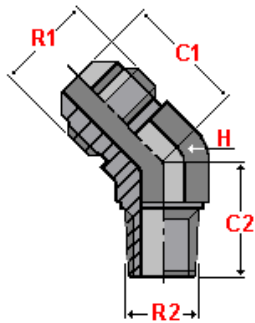

Balfit® SAE 37° Flared Pipe Fittings

Balfit® 45° Elbow Male Connector (JIC x NPT) – 35.540.

carbon steel JIC (SAE-ORB thread, 37° flared) male x NPT taper thread male 45° elbow connector

According to **ISO 8434-2** According to **SAE J514**

Material: Carbon Steel
Finish: Zinc-plated

part number	Ø tube		thread		dimensions		
	mm	inch	R1	R2	C1	C2	H
35.540.0402	6	1/4"	7/16" – 20	1/8" – 27	20	18	14
35.540.0404	6	1/4"	7/16" – 20	1/4" – 18	21	20	14
35.540.0502	8	5/16"	1/2" – 20	1/8" – 18	22	20	14
35.540.0504	8	5/16"	1/2" – 20	1/4" – 18	22	20	14
35.540.0604	10	3/8"	9/16" – 18	1/4" – 18	22	20	14
35.540.0606	10	3/8"	9/16" – 18	3/8" – 18	22	23	19
35.540.0608	10	3/8"	9/16" – 18	1/2" – 14	22	28	22
35.540.0806	12	1/2"	3/4" – 16	3/8" – 18	19	23	19
35.540.0808	12	1/2"	3/4" – 16	1/2" – 14	19	28	22
35.540.0812	12	1/2"	3/4" – 16	3/4" – 14	19	29	27
35.540.1006	14	5/8"	7/8" – 14	3/8" – 18	29	23	22
35.540.1008	15	5/8"	7/8" – 14	1/2" – 14	29	28	22
35.540.1012	16	5/8"	7/8" – 14	3/4" – 14	29	29	27
35.540.1208	18	3/4"	1.1/16" – 12	1/2" – 14	29	28	27
35.540.1212	20	3/4"	1.1/16" – 12	3/4" – 14	29	29	27
35.540.1612	25	1"	1.5/16" – 12	3/4" – 14	29	29	35
35.540.1616	25	1"	1.5/16" – 12	1" – 11.1/2"	38	38	35
35.540.2016	32	1.1/4"	1.5/8" – 12	1" – 11.1/2"	42	43	44
35.540.2020	32	1.1/4"	1.5/8" – 12	1.1/4" – 11.1/2"	42	43	44
35.540.2424	38	1.1/2"	1.7/8" – 12	1.1/2" – 11.1/2"	44	43	50
35.540.3232	50	2"	2.1/2" – 12	2" – 11.1/2"	53	52	65

also available:

Balfit® Stainless Steel 45° Elbow Connector

(add an 'S' at the end of the part number; ex: 35.540.0806 S)

Construction characteristics and dimensions may be changed at any time without prior notice.