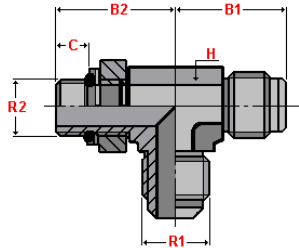

Balfit[®] SAE 37° Flared Pipe Fittings

Balfit[®] Orientable SAE-ORB Run Tee – 35.580.

carbon steel SAE-ORB O-Ring Boss male x JIC male x JIC male run tee connector

Balfit[®] Orientable SAE-ORB Branch Tee – 35.585.

carbon steel SAE-ORB O-Ring Boss male x JIC male X JIC male branch tee connector

Balfit[®] Orientable SAE-ORB Run Tee – 35.580.

Balfit[®] Orientable SAE-ORB Branch Tee – 35.585.

According to **ISO 8434-2** According to **SAE J514**

Material: Carbon Steel
Finish: Zinc-plated

part number	Ø tube		thread		dimensions			
	mm	inch	R1	R2	B1	B2	C	H
35.580.0404	6	1/4"	7/16" – 20	7/16" – 20	23	26	9	11
35.580.0505	8	5/16"	1/2" – 20	1/2" – 20	24	28	9	13
35.580.0606	10	3/8"	9/16" – 18	9/16" – 18	27	32	10	14
35.580.0808	12	1/2"	3/4" – 16	3/4" – 16	32	37	11	19
35.580.1010	15	5/8"	7/8" – 14	7/8" – 14	37	43	13	22
35.580.1212	20	3/4"	1.1/16" – 12	1.1/16" – 12	42	49	15	27
35.580.1616	25	1"	1.5/16" – 12	1.5/16" – 12	46	52	15	33

part number	Ø tube		thread		dimensions			
	mm	inch	R1	R2	B1	B2	H1	H2
35.585.0404	6	1/4"	7/16" – 20	7/16" – 20	23	26	11	14
35.585.0505	8	5/16"	1/2" – 20	1/2" – 20	24	28	13	16
35.585.0606	10	3/8"	9/16" – 18	9/16" – 18	27	32	14	17
35.585.0808	12	1/2"	3/4" – 16	3/4" – 16	32	37	19	22
35.585.1010	15	5/8"	7/8" – 14	7/8" – 14	37	43	22	27
35.585.1212	20	3/4"	1.1/16" – 12	1.1/16" – 12	42	49	27	32
35.585.1616	25	1"	1.5/16" – 12	1.5/16" – 12	46	52	33	38