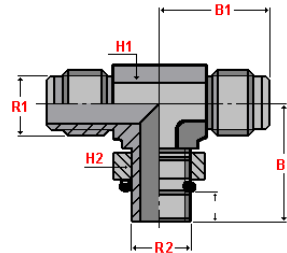

Balfit[®] SAE 37° Flared Pipe Fittings

Balfit[®] Orientable SAE-ORB Run Tee – 35.580.

carbon steel SAE-ORB O-Ring Boss male x JIC male x JIC male run tee connector

Balfit[®] Orientable SAE-ORB Branch Tee – 35.585.

carbon steel SAE-ORB O-Ring Boss male x JIC male X JIC male branch tee connector

Balfit[®] Orientable SAE-ORB Run Tee – 35.580.

Balfit[®] Orientable SAE-ORB Branch Tee – 35.585.

According to **ISO 8434-2** According to **SAE J514**

Material: Carbon Steel
Finish: Zinc-plated

part number	Ø tube		thread		dimensions			
	mm	inch	R1	R2	B1	B2	C	H
35.580.0404	6	1/4"	7/16" – 20	7/16" – 20	23	26	9	11
35.580.0505	8	5/16"	1/2" – 20	1/2" – 20	24	28	9	13
35.580.0606	10	3/8"	9/16" – 18	9/16" – 18	27	32	10	14
35.580.0808	12	1/2"	3/4" – 16	3/4" – 16	32	37	11	19
35.580.1010	15	5/8"	7/8" – 14	7/8" – 14	37	43	13	22
35.580.1212	20	3/4"	1.1/16" – 12	1.1/16" – 12	42	49	15	27
35.580.1616	25	1"	1.5/16" – 12	1.5/16" – 12	46	52	15	33

part number	Ø tube		thread		dimensions			
	mm	inch	R1	R2	B1	B2	H1	H2
35.585.0404	6	1/4"	7/16" – 20	7/16" – 20	23	26	11	14
35.585.0505	8	5/16"	1/2" – 20	1/2" – 20	24	28	13	16
35.585.0606	10	3/8"	9/16" – 18	9/16" – 18	27	32	14	17
35.585.0808	12	1/2"	3/4" – 16	3/4" – 16	32	37	19	22
35.585.1010	15	5/8"	7/8" – 14	7/8" – 14	37	43	22	27
35.585.1212	20	3/4"	1.1/16" – 12	1.1/16" – 12	42	49	27	32
35.585.1616	25	1"	1.5/16" – 12	1.5/16" – 12	46	52	33	38