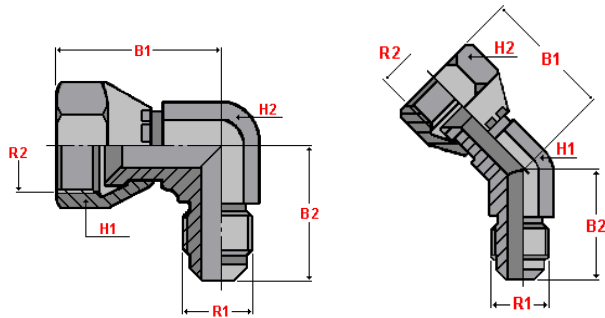

Balfit® SAE 37° Flared Pipe Fittings

Balfit® Swivel 90° Elbow – 35.675.

carbon steel swivel JIC female x JIC male 90° elbow connector

Balfit® Swivel 45° Elbow – 35.690.

carbon steel swivel JIC female x JIC male 45° elbow connector

According to **ISO 8434-2** According to **SAE J514**

Material: Carbon Steel

Finish: Zinc-plated

part number	∅ tube		thread		dimensions			
	mm	inch	R1	R2	B1	B2	H1	H2
35.675.0404	6	1/4"	7/16" - 20	7/16" - 20	25	23	16	11
35.675.0505	8	5/16"	1/2" - 20	1/2" - 20	27	24	16	13
35.675.0606	10	3/8"	9/16" - 18	9/16" - 18	32	27	19	14
35.675.0808	12	1/2"	3/4" - 16	3/4" - 16	35	32	22	19
35.675.1010	16	5/8"	7/8" - 14	7/8" - 14	41	37	27	22
35.675.1212	20	3/4"	1.1/16" - 12	1.1/16" - 12	44	42	32	27
35.675.1616	25	1"	1.5/16" - 12	1.5/16" - 12	51	46	38	33
35.675.2020	32	1.1/4"	1.5/8" - 12	1.5/8" - 12	59	52	50	41
35.675.2424	38	1.1/2"	1.7/8" - 12	1.7/8" - 12	66	59	60	48
35.675.3232	50	2"	2.1/2" - 12	2.1/2" - 12	78	85	66	70

part number	∅ tube		thread		dimensions			
	mm	inch	R1	R2	B1	B2	H1	H2
35.690.0404	6	1/4"	7/16" - 20	7/16" - 20	18	25	16	11
35.690.0505	8	5/16"	1/2" - 20	1/2" - 20	20	27	16	13
35.690.0606	10	3/8"	9/16" - 18	9/16" - 18	21	29	19	14
35.690.0808	12	1/2"	3/4" - 16	3/4" - 16	25	32	22	19
35.690.1010	16	5/8"	7/8" - 14	7/8" - 14	28	37	27	22
35.690.1212	20	3/4"	1.1/16" - 12	1.1/16" - 12	33	46	32	27
35.690.1616	25	1"	1.5/16" - 12	1.5/16" - 12	37	46	38	33

also available:

Balfit® Stainless Steel Swivel 90° Elbow

(add an 'S' at the end of the part number; ex: 35.675.0808 S)

Balfit® Stainless Steel Swivel 45° Elbow

(add an 'S' at the end of the part number; ex: 35.690.0808 S)