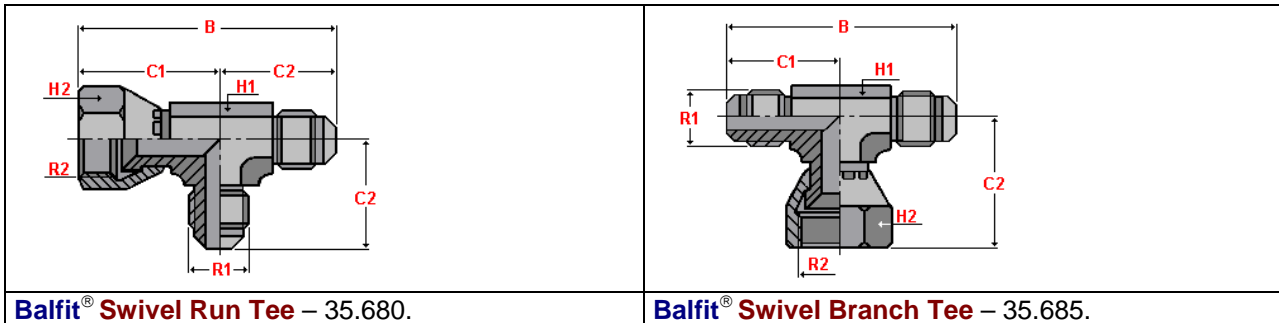

Balfit[®] SAE 37° Flared Pipe Fittings

Balfit[®] Swivel Run Tee – 35.680.

carbon steel swivel JIC female x JIC male x JIC male run tee connector

Balfit[®] Swivel Branch Tee – 35.685.

carbon steel swivel JIC female x JIC male x JIC male branch tee connector

Balfit[®] Swivel Run Tee – 35.680.

Balfit[®] Swivel Branch Tee – 35.685.

According to **ISO 8434-2** According to **SAE J514**

Material: Carbon Steel
Finish: Zinc-plated

part number	Ø tube		thread		dimensions				
	mm	inch	R1	R2	B	C1	C2	H1	H2
35.680.0404	6	1/4"	7/16" – 20	7/16" – 20	48	25	23	11	16
35.680.0505	8	5/16"	1/2" – 20	1/2" – 20	51	27	24	13	16
35.680.0606	10	3/8"	9/16" – 18	9/16" – 18	59	32	27	14	19
35.680.0808	12	1/2"	3/4" – 16	3/4" – 16	67	35	32	19	22
35.680.1010	15	5/8"	7/8" – 14	7/8" – 14	78	41	37	22	27
35.680.1212	20	3/4"	1.1/16" – 12	1.1/16" – 12	87	44	42	27	32
35.680.1616	25	1"	1.5/16" – 12	1.5/16" – 12	97	51	46	33	38
35.680.2020	32	1.1/4"	1.5/8" – 12	1.5/8" – 12	111	58	52	41	50
35.685.0404	6	1/4"	7/16" – 20	7/16" – 20	46	23	25	11	16
35.685.0505	8	5/16"	1/2" – 20	1/2" – 20	48	24	27	13	19
35.685.0606	10	3/8"	9/16" – 18	9/16" – 18	54	27	32	14	22
35.685.0808	12	1/2"	3/4" – 16	3/4" – 16	64	32	35	19	27
35.685.1010	15	5/8"	7/8" – 14	7/8" – 14	74	37	41	22	32
35.685.1212	20	3/4"	1.1/16" – 12	1.1/16" – 12	84	42	44	27	38
35.685.1616	25	1"	1.5/16" – 12	1.5/16" – 12	92	46	51	33	50
35.685.2020	32	1.1/4"	1.5/8" – 12	1.5/8" – 12	104	52	58	41	50

also available:

Balfit[®] Stainless Steel Swivel Run Tee

(add an 'S' at the end of the part number; ex: 35.680.0808 S)

Balfit[®] Stainless Steel Swivel Branch Tee

(add an 'S' at the end of the part number; ex: 35.685.0808 S)