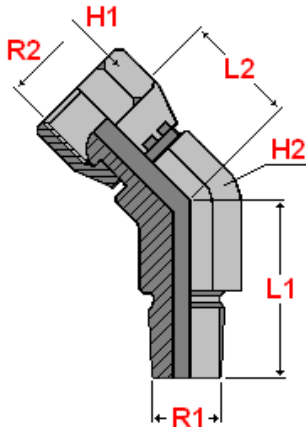

Balfit[®] NPT Connectors

Balfit[®] 45° Elbow NPT Male x NPSM Swivel Female – 35.287

carbon steel 45° Elbow NPT Male x NPSM Swivel Female

According to **ISO 8434-2** According to **SAE J514**

Material: Carbon Steel

Finish: Zinc-plated

part number	thread		dimensions				working pressure bar
	R1	R2	L1	L2	H1	H2	
35.287.0204	1/8" – 27	1/4" – 18	17	12	17	17	345
35.287.0402	1/4" – 18	1/8" – 27	23	13	17	17	345
35.287.0404	1/4" – 18	1/4" – 18	22	19	14	14	345
35.287.0406	1/4" – 18	3/8" – 18	19	27	22	22	275
35.287.0408	1/4" – 18	1/2" – 14	33	18	25	25	210
35.287.0604	3/8" – 18	1/4" – 18	24	20	19	19	275
35.287.0606	3/8" – 18	3/8" – 18	24	21	19	19	275
35.287.0608	3/8" – 18	1/2" – 14	25	22	22	22	210
35.287.0804	1/2" – 14	1/4" – 18	19	35	25	25	210
35.287.0806	1/2" – 14	3/8" – 18	30	21	22	22	210
35.287.0808	1/2" – 14	1/2" – 14	30	22	22	22	210
35.287.0812	1/2" – 14	3/4" – 14	30	26	27	27	170
35.287.1206	3/4" – 14	3/8" – 18	34	25	32	32	170
35.287.1208	3/4" – 14	1/2" – 14	30	27	27	27	170
35.287.1212	3/4" – 14	3/4" – 14	30	26	27	27	170
35.287.1216	3/4" – 14	1" – 11.1/2"	33	29	33	33	140
35.287.1612	1" – 11.1/2"	3/4" – 14	38	26	33	33	140
35.287.1616	1" – 11.1/2"	1" – 11.1/2"	38	29	33	33	140
35.287.1620	1" – 11.1/2"	1.1/4" – 11.1/2"	42	31	41	41	80
35.287.2016	1.1/4" – 11.1/2"	1" – 11.1/2"	42	30	41	41	80
35.287.2020	1.1/4" – 11.1/2"	1.1/4" – 11.1/2"	42	31	41	41	80
35.287.2424	1.1/2" – 11.1/2"	1.1/2" – 11.1/2"	45	34	48	48	70
35.287.3232	2" – 11.1/2"	2" – 11.1/2"	54	37	64	64	70

also available:

Balfit[®] Stainless Steel 45° Elbow NPT Male x NPSM Swivel Female

(add an 'S' at the end of the part number; ex: 35.287.0404 S)

Construction characteristics and dimensions may be changed at any time without prior notice.