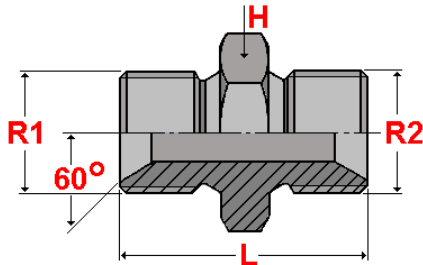

## Balfit<sup>®</sup> BSP Male Union – 52.100

carbon steel male straight union with BSP 60° cone

According to ISO 8434-6

Material: Carbon Steel, zinc plated

part number	working pressure bar	thread		L mm	H mm
		R1	R2		
52.100.02	350	1/8" – 28	1/8" – 28	24	14
52.100.0402	350	1/4" – 19	1/8" – 28	30	19
52.100.04	350	1/4" – 19	1/4" – 19	34	19
52.100.0602	250	3/8" – 19	1/8" – 28	30	22
52.100.0604	250	3/8" – 19	1/4" – 19	35	22
52.100.06	250	3/8" – 19	3/8" – 19	35	22
52.100.0804	225	1/2" – 14	1/4" – 19	38	27
52.100.0806	225	1/2" – 14	3/8" – 19	39	27
52.100.08	225	1/2" – 14	1/2" – 14	41	27
52.100.1008	200	5/8" – 14	1/2" – 14	43	30
52.100.10	200	5/8" – 14	5/8" – 14	45	30
52.100.1204	200	3/4" – 14	1/4" – 19	42	32
52.100.1206	200	3/4" – 14	3/8" – 19	43	32
52.100.1208	200	3/4" – 14	1/2" – 14	45	32
52.100.1210	200	3/4" – 14	5/8" – 14	47	32
52.100.12	200	3/4" – 14	3/4" – 14	47	32
52.100.1608	160	1" – 11	1/2" – 14	50	41
52.100.1612	160	1" – 11	3/4" – 14	52	41
52.100.16	160	1" – 11	1" – 11	56	41
52.100.2008	160	1-1/4" – 11	1/2" – 14	52	50
52.100.2012	160	1-1/4" – 11	3/4" – 14	54	50
52.100.2016	160	1-1/4" – 11	1" – 11	58	50
52.100.20	100	1-1/4" – 11	1-1/4" – 11	58	50
52.100.2412	160	1-1/2" – 11	3/4" – 14	59	55
52.100.2416	100	1-1/2" – 11	1" – 11	63	55
52.100.2420	160	1-1/2" – 11	1-1/4" – 11	63	55
52.100.24	160	1-1/2" – 11	1-1/2" – 11	66	55
52.100.3216	160	2" – 11	1" – 11	69	70
52.100.3220	100	2" – 11	1-1/4" – 11	69	70
52.100.3224	160	2" – 11	1-1/2" – 11	72	70
52.100.32	100	2" – 11	2" – 11	74	70

### Balfit<sup>®</sup> Stainless Steel Male Union

(add an 'S' at the end of the part number; ex: 52.100.24 S)

Construction characteristics and dimensions may be changed at any time without prior notice.