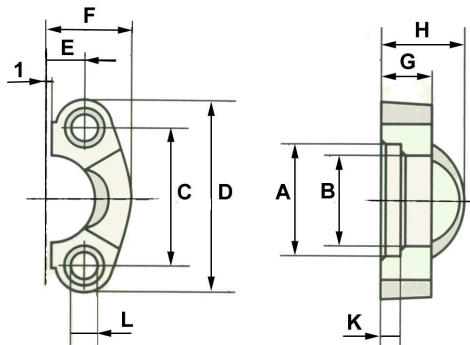

## Balfit® 3000 PSI Split Flange Clamp Half – 88.5300

carbon steel split flange clamp half (cut), for 3000 PSI (code 61) hydraulic lines

## Balfit® 6000 PSI Split Flange Clamp Half – 88.5600

carbon steel split flange clamp half (cut), for 6000 PSI (code 62) hydraulic lines

According to **ISO 6162** According to **SAE J518**

**Material:** Forged carbon steel

**Finish:** Zinc-plated

Part Number	Nominal Size	Working Pressure	Dimensions (mm)										for bolts	
	inch		bar	A	B	C	D	E	F	G	H	K	L	M
88.5300.08	1/2	345	31	24	38	54	9	23	13	19	6	9	M8	5/16
88.5300.12	3/4	345	39	32	48	65	11	26	14	22	6	11	M10	3/8
88.5300.16	1	345	45	38	52	70	13	29	16	24	7	11	M10	3/8
88.5300.20	1.1/4	276	52	44	59	79	15	36	14	22	7	12	M10	7/16
88.5300.2011	1.1/4	276	52	44	59	79	15	36	14	22	7	11	M10	3/8
88.5300.2013	1.1/4	276	52	44	59	79	15	36	14	22	7	13	M12	7/16
88.5300.2415	1.1/2	207	61	51	70	94	18	41	16	25	7	15	M14	1/2
88.5300.32	2	207	72	63	78	102	21	48	16	26	9	14	M12	1/2
88.5300.3214	2	207	72	63	78	102	21	48	16	26	9	15	M14	1/2
88.5300.40	2-1/2	172	85	75	89	114	25	54	19	38	9	14	M12	1/2

88.5600.08	1/2	420	33	25	41	56	9	24	16	22	7	9	M8	5/16
88.5600.12	3/4	420	42	33	51	71	12	30	19	28	8	11	M10	3/8
88.5600.16	1	420	48	39	57	81	14	35	24	33	9	13	M12	7/16
88.5600.20	1.1/4	420	55	44	67	95	16	39	27	38	10	15	M14	1/2
88.5600.24	1.1/2	420	64	52	79	113	18	48	30	43	12	17	M16	5/8
88.5600.32	2	420	80	68	97	133	22	57	37	52	12	21	M20	3/4