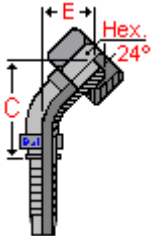

Balfit[®] Hydraulic Hose Fittings

Balfit[®] Metric 45° Swept Female DKM – 60° Seat - 23.5343

one piece, carbon steel, metric thread, 60° cone 45° swept female fitting for crimping on high pressure hydraulic hoses

According to **DIN 20078** and **DIN 3868**

- Material :** carbon steel, zinc plated
Ferrules : Balfit[®] ferrules series 20.100, 20.200, 20.101, 20.201, 20.202, 20.204 and 20.107
Hoses : Balflex[®] wire braid hydraulic hoses **SAE 100R1A / SAE 100R2A / DIN EN 853 1ST / 2ST**
Balflex[®] wire braid hydraulic hoses SAE 100R1AT / SAE 100R2AT / DIN EN 853 1SN / 2SN
Balflex[®] thermoplastic hydraulic hoses SAE 100R7 / SAE 100R8 / DIN EN 855
Balflex[®] Balpac compact hydraulic hoses SAE 100R16 / SAE 100R17 / DIN EN 857 1SC / 2SC
Balflex[®] textile braid hydraulic hoses SAE 100R6 / SAE 100R3 / DIN EN 854 1TE / 2TE / 3TE
Balflex[®] Balwash Hoses

part number	hose dash	hose Ø	thread	thread dash	C Cut Off	Hex.
		inch				
23.5343.0414	- 4	1/4"	M14 x 1,5	- 14	42.2	19
23.5343.0416	- 4	1/4"	M16 x 1,5	- 16	45.5	19
23.5343.0514	- 5	5/16"	M14 x 1,5	- 14	43.7	22
23.5343.0516	- 5	5/16"	M16 x 1,5	- 16	44.8	22
23.5343.0618	- 6	3/8"	M18 x 1,5	- 18	50	24
23.5343.0818	- 8	1/2"	M18 x 1,5	- 18	50	24
23.5343.0820	- 8	1/2"	M20 x 1,5	- 20	58.3	27
23.5343.1024	- 10	5/8"	M24 x 1,5	- 24	60.8	30
23.5343.1027	- 10	5/8"	M27 x 1,5	- 27	69.8	32
23.5343.1230	- 12	3/4"	M30 x 1,5	- 30	78.4	36
23.5343.1639	- 16	1"	M39 x 2,0	- 39	87	46
23.5343.2045	- 20	1-1/4"	M45 x 2,0	- 45	99	55
23.5343.2452	- 24	1-1/2"	M52 x 2,0	- 52	114	60

also available:

Balfit[®] Stainless Steel Metric 45° Swept Female DKM Type

(add an 'S' at the end of the part number; ex: 23.5343.1027S)

Construction characteristics and dimensions may be changed at any time without prior notice.