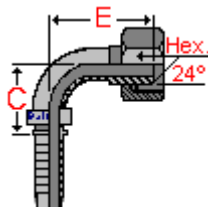

Balfit[®] Hydraulic Hose Fittings

Balfit[®] Metric 90° Swept Female DKM – 60° Seat - 23.5393

one piece, carbon steel, metric thread, 60° cone 90° swept female fitting for crimping on high pressure hydraulic hoses

According to **DIN 20078** and **DIN 3868**

Material : carbon steel, zinc plated

Ferrules : Balfit[®] ferrules series 20.100, 20.200, 20.101, 20.201, 20.202, 20.204 and 20.107

Hoses : Balflex[®] wire braid hydraulic hoses **SAE 100R1A / SAE 100R2A / DIN EN 853 1ST / 2ST**

Balflex[®] textile braid hydraulic hoses **SAE 100R6 / SAE 100R3 / DIN EN 854 1TE / 2TE / 3TE**

Balflex[®] **Balwash Hoses**

part number	hose dash	hose Ø	thread	thread dash	C Cut Off	Hex.
		inch				
23.5393.0414	- 4	1/4"	M14 x 1,5	- 14	30	19
23.5393.0416	- 4	1/4"	M16 x 1,5	- 16	30	19
23.5393.0514	- 5	5/16"	M14 x 1,5	- 14	30	22
23.5393.0516	- 5	5/16"	M16 x 1,5	- 16	33	22
23.5393.0618	- 6	3/8"	M18 x 1,5	- 18	36.5	24
23.5393.0818	- 8	1/2"	M18 x 1,5	- 18	43.5	24
23.5393.0820	- 8	1/2"	M20 x 1,5	- 20	55	27
23.5393.1024	- 10	5/8"	M24 x 1,5	- 24	64	30
23.5393.1027	- 10	5/8"	M27 x 1,5	- 27	74	32
23.5393.1230	- 12	3/4"	M30 x 1,5	- 30	91.5	36
23.5393.1639	- 16	1"	M39 x 2,0	- 39	109	46
23.5393.2045	- 20	1-1/4"	M45 x 2,0	- 45	115	55
23.5393.2452	- 24	1-1/2"	M52 x 2,0	- 52	123	60

also available:

Balfit[®] Stainless Steel Metric 90° Swept Female DKM type

(add an 'S' at the end of the part number; ex: 23.5393.1026S)

Construction characteristics and dimensions may be changed at any time without prior notice.