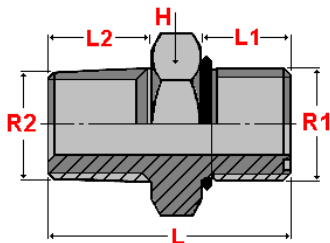

## Balfit® NPT x SAE-ORB Straight Male Connector – 35.205.

carbon steel NPT x SAE-ORB straight male connector

According to **ISO 8434-2** According to **SAE J514**

**Material:** Carbon Steel  
**Finish:** Zinc-plated

part number	∅ tube		thread		dimensions			
	mm	inch	R1	R2	L	L1	L2	H
35.205.0402	6	1/4"	7/16" – 20	1/8" – 27	29	14	6	16
35.205.0404	6	1/4"	7/16" – 20	1/4" – 18	32	14	10	19
35.205.0504	8	5/16"	1/2" – 20	1/4" – 18	32	14	10	19
35.205.0506	8	5/16"	1/2" – 20	3/8" – 18	33	14	10	22
35.205.0604	10	3/8"	9/16" – 18	1/4" – 18	32	14	10	19
35.205.0606	10	3/8"	9/16" – 18	3/8" – 18	33	14	10	22
35.205.0608	10	3/8"	9/16" – 18	1/2" – 14	39	14	13	30
35.205.0806	12	1/2"	3/4" – 16	3/8" – 18	36	17	10	22
35.205.0808	12	1/2"	3/4" – 16	1/2" – 14	41	17	13	30
35.205.0812	12	1/2"	3/4" – 16	3/4" – 14	41	17	13	36
35.205.1004	14	5/8"	7/8" – 14	1/4" – 18	39	19	10	24
35.205.1006	14	5/8"	7/8" – 14	3/8" – 18	39	19	10	24
35.205.1008	15	5/8"	7/8" – 14	1/2" – 14	44	19	13	30
35.205.1012	16	5/8"	7/8" – 14	3/4" – 14	44	19	13	36
35.205.1206	20	3/4"	1.1/16" – 12	3/8" – 18	47	22	10	30
35.205.1208	20	3/4"	1.1/16" – 12	1/2" – 14	47	22	13	30
35.205.1212	20	3/4"	1.1/16" – 12	3/4" – 14	48	22	13	36
35.205.1216	20	3/4"	1.1/16" – 12	1" – 11.1/2"	48	22	16	46
35.205.1612	25	1"	1.5/16" – 12	3/4" – 14	54	23	16	46
35.205.1616	25	1"	1.5/16" – 12	1" – 11.1/2"	54	23	16	46
35.205.2020	32	1.1/4"	1.5/8" – 12	1.1/4" – 11.1/2"	57	24	16	50
35.205.2424	38	1.1/2"	1.7/8" – 12	1.1/2" – 11.1/2"	61	28	16	60

## Balfit® Stainless Steel Straight NPT x SAE-ORB Male Connector

(add an 'S' at the end of the part number; ex: 35.205.0808 S)

Construction characteristics and dimensions may be changed at any time without prior notice.