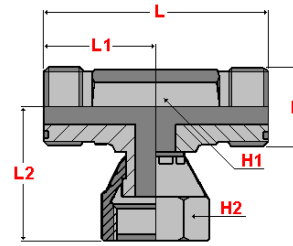

## Balfit<sup>®</sup> Swivel Connector Branch Tee – 36.685.

carbon steel ORFS male x ORFS male X ORFS Female branch tee connector

SAE# 520432

Balfit<sup>®</sup> Swivel ORFS Run Tee – 36.680.

SAE# 520433

Balfit<sup>®</sup> Swivel ORFS Branch Tee – 36.685.

According to ISO 8434-3 According to SAE J1453

Material: Carbon Steel

Finish: Zinc-plated

part number	Ø tube		thread	dimensions				
	mm	inch	R1	L	L1	L2	H1	H2
36.680.0404	6	1/4"	9/16" - 18	48	26,5	21,5	14	19
36.680.0606	10	3/8"	11/16" - 16	54	29	25	19	22
36.680.0808	12	1/2"	13/16" - 16	66	38	28	19	24
36.680.1010	15	5/8"	1" - 14	74,5	41	33,5	27	30
36.680.1212	20	3/4"	1.3/16" - 12	84	46,5	37,5	30	36
36.680.1616	25	1"	1.7/16" - 12	95	53,5	41,5	36	41
36.680.2020	32	1.1/4"	1.11/16" - 12	102,5	58	44,5	41	50
36.680.2424	38	1.1/2"	2" - 12	110	61	49	48	60

part number	Ø tube		thread	dimensions				
	mm	inch	R1	L	L1	L2	H1	H2
36.685.0404	6	1/4"	9/16" - 18	43	21,5	26,5	14	19
36.685.0606	10	3/8"	11/16" - 16	50	25	29	19	22
36.685.0808	12	1/2"	13/16" - 16	56	28	38	19	24
36.685.1010	15	5/8"	1" - 14	67	33,5	41	27	30
36.685.1212	20	3/4"	1.3/16" - 12	75	37,5	46,5	30	36
36.685.1616	25	1"	1.7/16" - 12	83	41,5	53,5	36	41
36.685.2020	32	1.1/4"	1.11/16" - 12	89	44,5	58	41	50
36.685.2424	38	1.1/2"	2" - 12	98	49	61	48	60