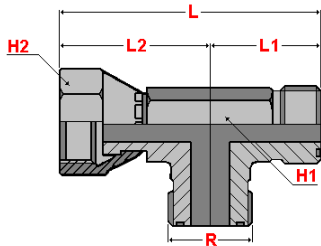

## Balfit<sup>®</sup> Swivel Connector Run Tee – 36.680.

carbon steel ORFS male x ORFS male x ORFS Female run tee connector

## Balfit<sup>®</sup> Swivel Connector Branch Tee – 36.685.

carbon steel ORFS male x ORFS male X ORFS Female branch tee connector

SAE# 520432

Balfit<sup>®</sup> Swivel ORFS Run Tee – 36.680.

SAE# 520433

Balfit<sup>®</sup> Swivel ORFS Branch Tee – 36.685.

According to ISO 8434-3 According to SAE J1453

Material: Carbon Steel

Finish: Zinc-plated

part number	Ø tube		thread	dimensions				
	mm	inch	R1	L	L1	L2	H1	H2
36.680.0404	6	1/4"	9/16" - 18	48	26,5	21,5	14	19
36.680.0606	10	3/8"	11/16" - 16	54	29	25	19	22
36.680.0808	12	1/2"	13/16" - 16	66	38	28	19	24
36.680.1010	15	5/8"	1" - 14	74,5	41	33,5	27	30
36.680.1212	20	3/4"	1.3/16" - 12	84	46,5	37,5	30	36
36.680.1616	25	1"	1.7/16" - 12	95	53,5	41,5	36	41
36.680.2020	32	1.1/4"	1.11/16" - 12	102,5	58	44,5	41	50
36.680.2424	38	1.1/2"	2" - 12	110	61	49	48	60

part number	Ø tube		thread	dimensions				
	mm	inch	R1	L	L1	L2	H1	H2
36.685.0404	6	1/4"	9/16" - 18	43	21,5	26,5	14	19
36.685.0606	10	3/8"	11/16" - 16	50	25	29	19	22
36.685.0808	12	1/2"	13/16" - 16	56	28	38	19	24
36.685.1010	15	5/8"	1" - 14	67	33,5	41	27	30
36.685.1212	20	3/4"	1.3/16" - 12	75	37,5	46,5	30	36
36.685.1616	25	1"	1.7/16" - 12	83	41,5	53,5	36	41
36.685.2020	32	1.1/4"	1.11/16" - 12	89	44,5	58	41	50
36.685.2424	38	1.1/2"	2" - 12	98	49	61	48	60