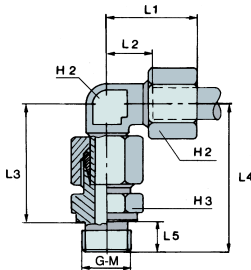

Balfit® Compression Ring Pipe Fittings

Balfit® Swivel Elbow Adapter with BSP Male Stud – 34.143.

carbon steel parallel BSP thread 90° elbow 24° compression ring standpipe connector

According to **ISO 8434-1** According to **DIN 2353**

Material: Carbon Steel

Finish: Zinc-plated

part number	Ø tube	thread	dimensions								working pressure	ISO series
			mm	G	L1	L2	L3	L4	L5	H1		
34.143.06LR02	6	1/8	27	12	34,5	42,5	8	12	14	14	31.5	L
34.143.08LR04	8	1/4	29	14	37	49	12	12	17	19	31.5	L
34.143.10LR04	10	1/4	30	15	39,5	51,5	12	14	19	19	31.5	L
34.143.12LR06	12	3/8	32	17	41,5	53,5	12	17	22	22	31.5	L
34.143.15LR08	15	1/2	36	21	46	60	14	19	27	27	31.5	L
34.143.18LR08	18	1/2	40	23,5	49,5	63,5	14	24	32	27	31.5	L
34.143.22LR12	22	3/4	44	27,5	54,5	70,5	16	27	36	32	16.0	L
34.143.28LR16	28	1	47	30,5	59	77	18	36	41	41	16.0	L
34.143.35LR20	35	1-1/4	56	34,5	68,5	88,5	20	41	50	50	16.0	L
34.143.42LR24	42	1-1/2	63	40	75	97	22	50	60	55	16.0	L
34.143.06SR04	6	1/4	31	16	40	52	12	12	17	19	63.0	S
34.143.08SR04	8	1/4	32	17	42	54	12	14	19	19	63.0	S
34.143.10SR06	10	3/8	34	17,5	44,5	56,5	12	17	22	22	63.0	S
34.143.12SR06	12	3/8	38	21,5	47,5	59,5	12	17	24	22	63.0	S
34.143.14SR08	14	1/2	40	22	53,5	67,5	14	19	27	27	63.0	S
34.143.16SR08	16	1/2	43	24,5	54,5	68,5	14	24	30	27	40.0	S
34.143.20SR12	20	3/4	48	26,5	64,5	80,5	16	27	36	32	40.0	S
34.143.25SR16	25	1	54	30	72,5	90,5	18	36	46	41	40.0	S
34.143.30SR20	30	1-1/4	62	35,5	78,5	98,5	20	41	50	50	40.0	S
34.143.38SR24	38	1-1/2	72	41	89	111	22	50	60	55	31.5	S

also available:

Balfit® Stainless Steel 24° Compression Ring

(add an 'S' at the end of the part number; ex: 34.143.15LR08)

Construction characteristics and dimensions may be changed at any time without prior notice.