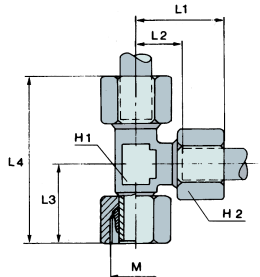

Balfit® Compression Ring Pipe Fittings

Balfit® Swivel Run Tee Standpipe Connector – 34.146.

carbon steel swivel run tee 24° compression ring standpipe connector

According to **ISO 8434-1** According to **DIN 2353**

Material: Carbon Steel

Finish: Zinc-plated

part number	Ø tube	thread	dimensions							working pressure	ISO series
	mm	M	L1	L2	L3	L4	H1	H2	MPa		
34.146.06LM12	6	12x1,5	27	12	26	53	12	14	31.5	L	
34.146.08LM14	8	14x1,5	29	14	27	56	12	17	31.5	L	
34.146.10LM16	10	16x1,5	30	15	28,5	58,5	14	19	31.5	L	
34.146.12LM18	12	18x1,5	32	17	29	61	17	22	31.5	L	
34.146.15LM22	15	22x1,5	36	21	32	68	19	27	31.5	L	
34.146.18LM26	18	26x1,5	40	23,5	35	75	24	32	31.5	L	
34.146.22LM30	22	30x2	44	27,5	38	82	27	36	16.0	L	
34.146.28LM36	28	36x2	47	30,5	41,5	88,5	36	41	16.0	L	
34.146.35LM45	35	45x2	56	34,5	51	107	41	50	16.0	L	
34.146.42LM52	42	52x2	63	40	56	119	50	60	16.0	L	
34.146.06SM14	6	14x1,5	31	16	27	58	12	17	63.0	S	
34.146.08SM16	8	16x1,5	32	17	27	59	14	19	63.0	S	
34.146.10SM18	10	18x1,5	34	17,5	29,5	63,5	17	22	63.0	S	
34.146.12SM20	12	20x1,5	38	21,5	30,5	68,5	17	24	63.0	S	
34.146.14SM22	14	22x1,5	40	22	34,5	74,5	19	27	63.0	S	
34.146.16SM24	16	24x1,5	43	24,5	36	79	24	30	40.0	S	
34.146.20SM30	20	30x2	48	26,5	44	92	27	36	40.0	S	
34.146.25SM36	25	36x2	54	30	49,5	103,5	36	46	40.0	S	
34.146.30SM42	30	42x2	62	35,5	55	117	41	50	40.0	S	
34.146.38SM52	38	52x2	72	41	63	135	50	60	31.5	S	

also available:

Balfit® Stainless Steel 24° Compression Ring

(add an 'S' at the end of the part number; ex: 34.146.15LM22)

Construction characteristics and dimensions may be changed at any time without prior notice.