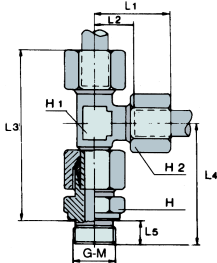

Balfit[®] Compression Ring Pipe Fittings

Balfit[®] Run Tee with BSP Male Stud – 34.147.

carbon steel parallel BSP thread 24° compression ring run tee standpipe connector

According to **ISO 8434-1** According to **DIN 2353**

Material: Carbon Steel
Finish: Zinc-plated

part number	Ø tube	thread	dimensions								working pressure	ISO series
	mm	M	L1	L2	L3	L4	L5	H1	H2	H3	MPa	
34.147.06LR02	6	1/8	27	12	61,5	42,5	8	12	14	14	31.5	L
34.147.08LR04	8	1/4	29	14	66	49	12	12	17	19	31.5	L
34.147.10LR04	10	1/4	30	15	69,5	51,5	12	14	19	19	31.5	L
34.147.12LR06	12	3/8	32	17	73,5	53,5	12	17	22	22	31.5	L
34.147.15LR08	15	1/2	36	21	82	60	14	19	27	27	31.5	L
34.147.18LR08	18	1/2	40	23,5	89,5	63,5	14	24	32	27	31.5	L
34.147.22LR12	22	3/4	44	27,5	98,5	70,5	16	27	36	32	16.0	L
34.147.28LR16	28	1	47	30,5	106	77	18	36	41	41	16.0	L
34.147.35LR20	35	1 1/4	56	34,5	124,5	88,5	20	41	50	50	16.0	L
34.147.42LR24	42	1 1/2	63	40	138	97	22	50	60	55	16.0	L
34.147.06SR04	6	1/4	31	16	71	52	12	12	17	19	63.0	S
34.147.08SR04	8	1/4	32	17	74	54	12	14	19	19	63.0	S
34.147.10SR06	10	3/8	34	17,5	78,5	56,5	12	17	22	22	63.0	S
34.147.12SR06	12	3/8	38	21,5	85,5	59,5	12	17	24	22	63.0	S
34.147.14SR08	14	1/2	40	22	93,5	67,5	14	19	27	27	63.0	S
34.147.16SR08	16	1/2	43	24,5	97,5	68,5	14	24	30	27	40.0	S
34.147.20SR12	20	3/4	48	26,5	112,5	80,5	16	27	36	32	40.0	S
34.147.25SR16	25	1	54	30	126,5	90,5	18	36	46	41	40.0	S
34.147.30SR20	30	1 1/4	62	35,5	140,5	98,5	20	41	50	50	40.0	S
34.147.38SR24	38	1 1/2	72	41	161	111	22	50	60	55	31.5	S

also available:

Balfit[®] Stainless Steel 24° Compression Ring

(add an 'S' at the end of the part number; ex: 34.147.15LR08)

Construction characteristics and dimensions may be changed at any time without prior notice.