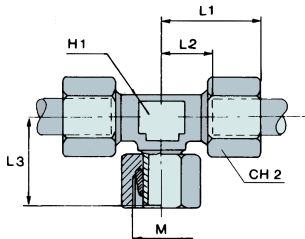

Balfit® Compression Ring Pipe Fittings

Balfit® Swivel Branch Tee Standpipe Connector – 34.150.

carbon steel swivel branch tee 24° compression ring standpipe connector

According to **ISO 8434-1** According to **DIN 2353**

Material: Carbon Steel
Finish: Zinc-plated

part number	Ø tube	thread	dimensions								working pressure	ISO series
	mm	M	L1	L2	L3	H1	H2			MPa		
34.150.06LM12	6	12x1,5	27	12	26	12	14			31.5	L	
34.150.08LM14	8	14x1,5	29	14	27	12	17			31.5	L	
34.150.10LM16	10	16x1,5	30	15	28,5	14	19			31.5	L	
34.150.12LM18	12	18x1,5	32	17	29	17	22			31.5	L	
34.150.15LM22	15	22x1,5	36	21	32	19	27			31.5	L	
34.150.18LM26	18	26x1,5	40	23,5	35	24	32			31.5	L	
34.150.22LM30	22	30x2	44	27,5	38	27	36			16.0	L	
34.150.28LM36	28	36x2	47	30,5	41,5	36	41			16.0	L	
34.150.35LM45	35	45x2	56	34,5	51	41	50			16.0	L	
34.150.42LM52	42	52x2	63	40	56	50	60			16.0	L	
34.150.06SM14	6	14x1,5	31	16	27	12	17			63.0	S	
34.150.08SM16	8	16x1,5	32	17	27	14	19			63.0	S	
34.150.10SM18	10	18x1,5	34	17,5	29,5	17	22			63.0	S	
34.150.12SM20	12	20x1,5	38	21,5	30,5	17	24			63.0	S	
34.150.14SM22	14	22x1,5	40	22	34,5	19	27			63.0	S	
34.150.16SM24	16	24x1,5	43	24,5	36	24	30			40.0	S	
34.150.20SM30	20	30x2	48	26,5	44	27	36			40.0	S	
34.150.25SM36	25	36x2	54	30	49,5	36	46			40.0	S	
34.150.30SM42	30	42x2	62	35,5	55	41	50			40.0	S	
34.150.38SM52	38	52x2	72	41	63	50	60			31.5	S	

also available:

Balfit® Stainless Steel 24° Compression Ring

(add an 'S' at the end of the part number; ex: 34.150.20SM30)

Construction characteristics and dimensions may be changed at any time without prior notice.