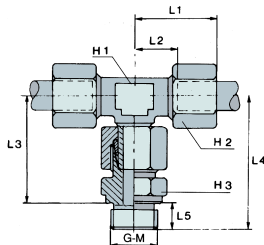

Balfit® Compression Ring Pipe Fittings

Balfit® Branch Tee with BSP Male Stud – 34.151.

carbon steel parallel BSP thread 24° compression ring branch tee standpipe connector

According to **ISO 8434-1** According to **DIN 2353**

Material: Carbon Steel

Finish: Zinc-plated

part number	Ø tube	thread	dimensions								working pressure	ISO series
			mm	G	L1	L2	L3	L4	L5	H1		
34.151.06LR02	6	1/8	27	12	34,5	42,5	8	12	14	14	31.5	L
34.151.08LR04	8	1/4	29	14	37	49	12	12	17	19	31.5	L
34.151.10LR04	10	1/4	30	15	39,5	51,5	12	14	19	19	31.5	L
34.151.12LR06	12	3/8	32	17	41,5	53,5	12	17	22	22	31.5	L
34.151.15LR08	15	1/2	36	21	46	60	14	19	27	27	31.5	L
34.151.18LR08	18	1/2	40	23,5	49,5	63,5	14	24	32	27	31.5	L
34.151.22LR12	22	3/4	44	27,5	54,5	70,5	16	27	36	32	16.0	L
34.151.28LR16	28	1	47	30,5	59	77	18	36	41	41	16.0	L
34.151.35LR20	35	1-1/4	56	34,5	68,5	88,5	20	41	50	50	16.0	L
34.151.42LR24	42	1-1/2	63	40	75	97	22	50	60	55	16.0	L
34.151.06SR04	6	1/4	31	16	40	52	12	12	17	19	63.0	S
34.151.08SR04	8	1/4	32	17	42	54	12	14	19	19	63.0	S
34.151.10SR06	10	3/8	34	17,5	44,5	56,5	12	17	22	22	63.0	S
34.151.12SR06	12	3/8	38	21,5	47,5	59,5	12	19	24	22	63.0	S
34.151.14SR08	14	1/2	40	22	53,5	67,5	14	19	27	27	63.0	S
34.151.16SR08	16	1/2	43	24,5	54,5	68,5	14	24	30	27	40.0	S
34.151.20SR12	20	3/4	48	26,5	64,5	80,5	16	27	36	32	40.0	S
34.151.25SR16	25	1	54	30	72,5	90,5	18	36	46	41	40.0	S
34.151.30SR20	30	1-1/4	62	35,5	78,5	98,5	20	41	50	50	40.0	S
34.151.38SR24	38	1-1/2	72	41	89	111	22	50	60	55	31.5	S

also available:

Balfit® Stainless Steel 24° Compression Ring

(add an 'S' at the end of the part number; ex: 34.150.22LR12)

Construction characteristics and dimensions may be changed at any time without prior notice.